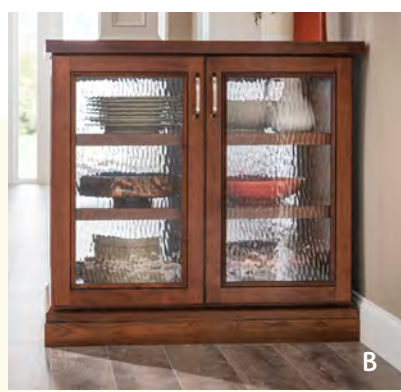

WARM TONES TRADITIONAL STYLE