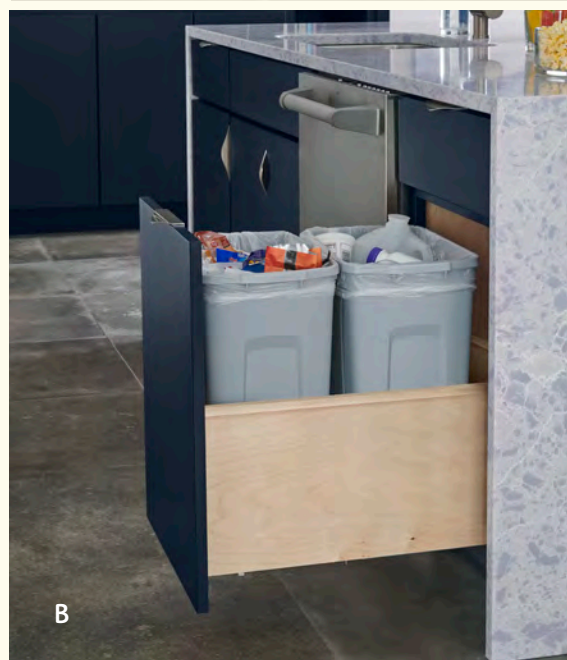

A

DISTINCTLY UNIQUE

Biscotti-stained panels enhance this custom-made hood, creating a focal point with a personalized touch.

THIS KITCHEN: (Classic) Calhoun in Magnolia Classic; Devin in Celeste Classic with Lennon in Biscotti on maple | A. Field-installed custom hood | B. Pull-out waste cabinet | C. Deep drawer divider