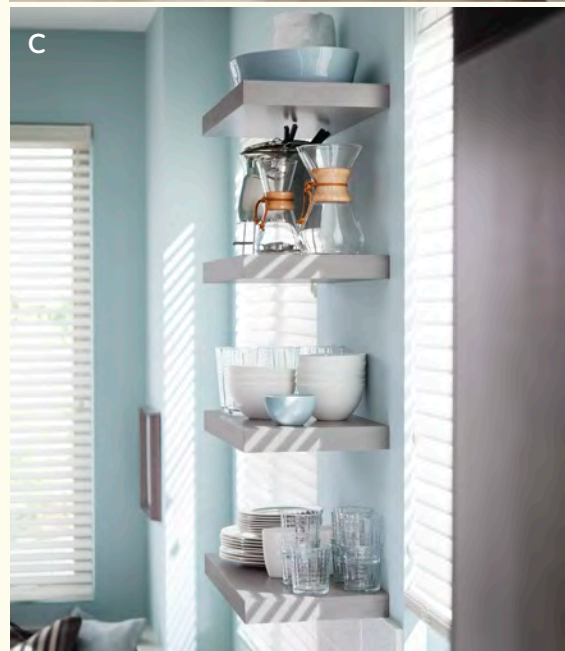

A

B

C

THIS KITCHEN: (Iconic) **Gilmore** in Peppercorn on cherry; **Montego** in Irish Crème Classic | **Bellagio** oil-rubbed bronze with **Frosted** glass inserts | A. **Vertical lift door appliance garage** | B. **Smart storage cabinet** (with door organizers, roll-out trays, tray divider and shelving) | C. **Floating shelves** | D. **Tiered drawer storage** | E. Built-in bar