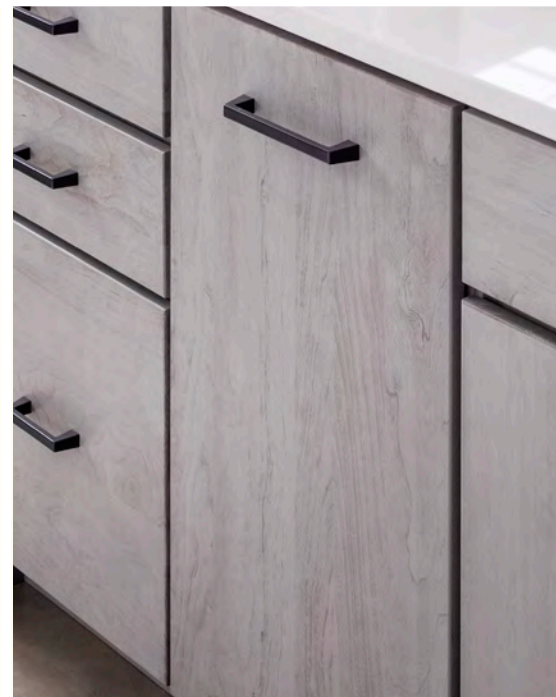

A. Laundry area: (Classic) **Clayton** in White Icing Classic and Eagle Rock on cherry | B. Boot bench

B

MAKE A STATEMENT

From classic to modern, neutral to bold, Yorktowne cabinets are crafted with your style in mind. Every door is precision engineered with outstanding quality to stand up to tough, everyday use so your pride and joy will stay looking fresh and new for years to come.