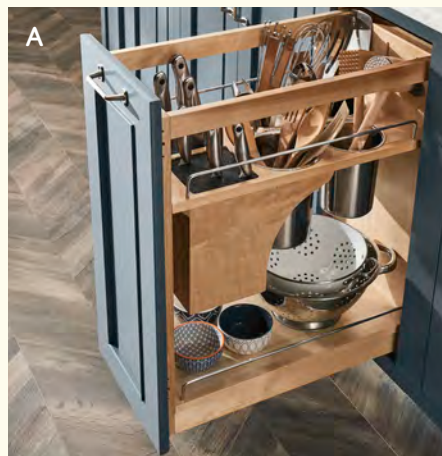

THIS KITCHEN: (Historic) **Logan** in Smoke on cherry, and Gale Classic and Safari Classic |
A. Pull-out with canisters and knife block |
B. Cookware organizer

LOGAN

After a day out on the lake, enjoy a home-cooked family meal made with home-grown ingredients in a serene, airy kitchen with a waterfront-inspired color palette of sandy Safari and beachy blue Gale.