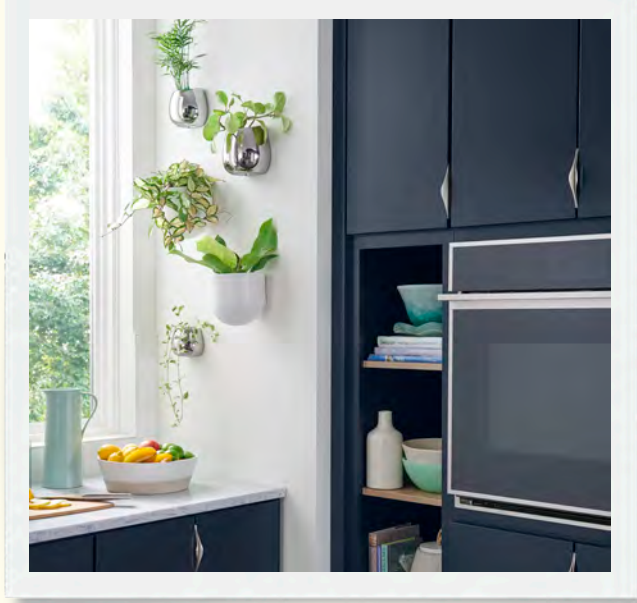

CALHOUN & DEVIN

You'll be your friends' favorite hosts with a kitchen perfect for entertaining. This classy space is inspired by Mid-Century Modern styling and Scandinavian simplicity.

STYLE CONCEALING STORAGE

A sleek wall of slab-style cabinets contains a wealth of hidden treasures from drawer dividers to a double waste bin. We love how the two-drawer base creates artistic balance while offering plenty of storage space.