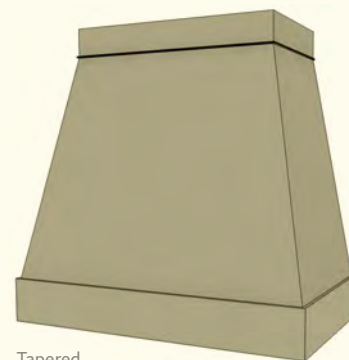

# HOODS *at the* HELM

Wood hoods are a striking centerpiece for one of the main kitchen command points—the stovetop.

We're adding more choices for your kitchen design: the curved hood with either a wood or stainless mantel and the tapered hood with either a shiplap or plain face. The simpler design of these versatile hoods make them a clean-lined accent for any kitchen.

Curved Hood  
(Stainless Mantel)

Curved Hood  
(Wood Mantel)

Tapered  
Hood  
(Shiplap)

Tapered  
Hood  
(Plain)