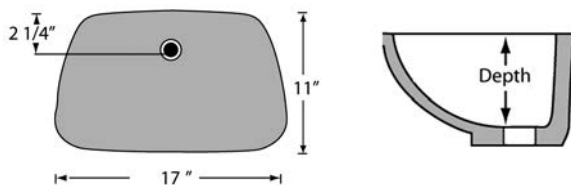

RECTANGLE INTEGRAL SOLID SURFACE BOWL

- Minimum top depth: 22 1/4"
- White or Biscuit

NOTE:

All Integral bowls have an overflow

BOWL OPTIONS – INTEGRAL

INTEGRAL BOWLS – CULTURED MARBLE

STANDARD – O			
Top Depth	Bowl Size		
	Length	Width	Depth
22"	17"	13 ⁵ / ₈ "	5 ¹ / ₂ "
19"	15 ¹ / ₄ "	11 ³ / ₄ "	5 ⁵ / ₈ "
17"	15 ⁵ / ₁₆ "	10 ⁹ / ₁₆ "	6"

ADA option available
Refer to Note 1

22" Standard Oval bowl available ADA compliant
When ordering, add "-ADA" to end of item code

RECESSED OVAL – RCO					
Top Depth	Bowl Size			Recess Size	
	Length	Width	Depth	Length	Width
22"	17 ³ / ₈ "	12 ¹ / ₈ "	6"	23"	18 ¹ / ₄ "
19"	15 ⁵ / ₈ "	10 ⁵ / ₁₆ "	6"	21 ¹ / ₄ "	16 ⁵ / ₈ "

RECESSED SQUARE – RCR					
Top Depth	Bowl Size			Recess Size	
	Length	Width	Depth	Length	Width
22"	17 ³ / ₄ "	11 ¹ / ₂ "	7 ¹ / ₈ "	22 ¹ / ₂ "	18 ¹ / ₄ "
19"	16"	10 ¹ / ₄ "	7"	19 ¹ / ₂ "	16"

FLUSH RECTANGLE – FR			
Top Depth	Bowl Size		
	Length	Width	Depth
22"	17"	11"	6 ¹ / ₂ "
19"	17"	11"	6 ¹ / ₂ "