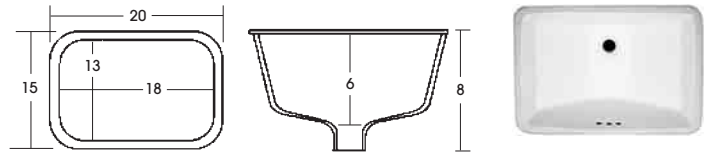

LARGE OVAL UNDERMOUNT CHINA BOWL

- Minimum top depth: 22 1/4"
- White, Biscuit or Black

LARGE OVAL UNDERMOUNT STAINLESS STEEL BOWL

- Minimum top depth: 22 1/4"
- Stainless Steel thickness: 18 gauge

RECTANGLE UNDERMOUNT CHINA BOWL