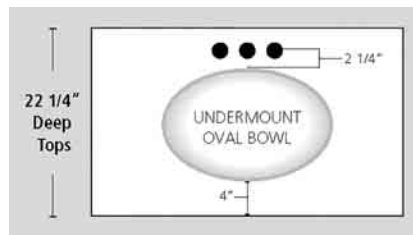

TOP OPTIONS – STANDARD • CUSTOM • QUOTE

STANDARD DEPTHS AND DRILLING LOCATIONS

BOWL CUT-OUT MEASUREMENTS

Undermount Bowl	Width	Depth
Small Oval	14 1/4"	10 7/8"
Large Oval	16"	13"
Rectangle	17 3/4"	11 7/8"

NOTE:

All faucet holes are 1 3/8" diameter