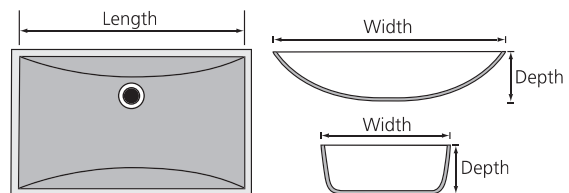

RECTANGLE INTEGRAL SOLID SURFACE BOWL

- Minimum top depth: 22 1/4"
- White or Biscuit

NOTE:

All Integral bowls have an overflow

BOWL OPTIONS – INTEGRAL

INTEGRAL BOWLS – CULTURED MARBLE

STANDARD – O			
Top Depth	Bowl Size		
	Length	Width	Depth
22"	17"	13 ⁵ / ₈ "	5 ¹ / ₂ "
19"	15 ¹ / ₄ "	11 ³ / ₄ "	5 ⁵ / ₈ "
17"	15 ⁵ / ₁₆ "	10 ⁹ / ₁₆ "	6"

RECESSED SQUARE – RCR					
Top Depth	Bowl Size			Recess Size	
	Length	Width	Depth	Length	Width
22"	17 ³ / ₄ "	11 ¹ / ₂ "	7 ¹ / ₈ "	22 ¹ / ₂ "	18 ¹ / ₄ "
19"	16"	10 ¹ / ₄ "	7"	19 ¹ / ₂ "	16"

FLUSH RECTANGLE – FR			
Top Depth	Bowl Size		
	Length	Width	Depth
22"	17"	11"	6 ¹ / ₂ "
19"	17"	11"	6 ¹ / ₂ "

ADA option available
Refer to Note 1

22" Rectangle bowl available ADA compliant
When ordering, add "-ADA" to end of item code

WAVE BOWL – W			
Top Depth	Bowl Size		
	Length	Width	Depth
22"	20 ¹ / ₄ "	12"	6"
19"	17 ¹ / ₄ "	10"	5 ¹ / ₄ "