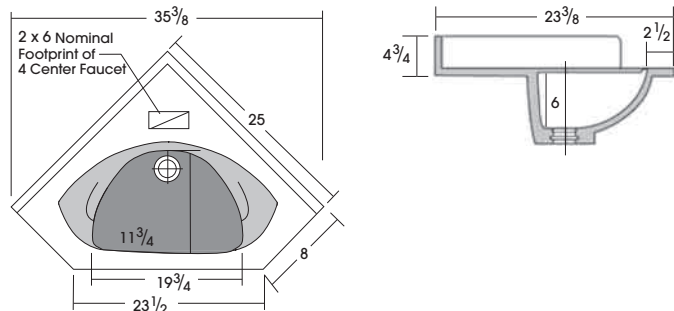

25" CORNER TOP

Corner tops are also available in spray granite and onyx.
25" Corner tops can not be made with an overflow.