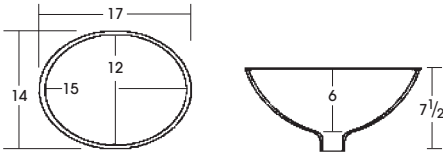

BOWL OPTIONS – UNDERMOUNT AND INTEGRAL

UNDERMOUNT BOWLS – QUARTZ • NATURAL GRANITE • SOLID SURFACE • CULTURED MARBLE

SMALL OVAL UNDERMOUNT CHINA BOWL

- Minimum top depth: 19 1/4"
- White, Biscuit or Black