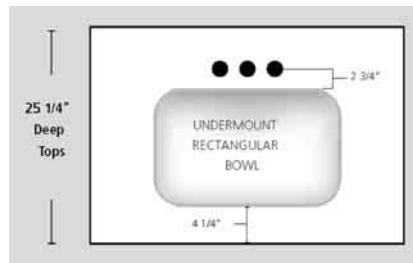

TOP OPTIONS – STANDARD • CUSTOM • QUOTE

STANDARD DEPTHS AND DRILLING LOCATIONS

BOWL CUT-OUT MEASUREMENTS

Undermount Bowl	Width	Depth
Small Oval	14 1/4"	10 7/8"
Large Oval	16"	13"
Rectangle	17 3/4"	11 7/8"

NOTE:

All faucet holes are 1 3/8" diameter