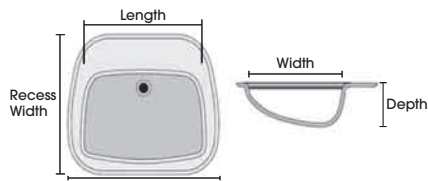

RECESSED SQUARE – RCR					
Top Depth	Bowl Size			Recess Size	
	Length	Width	Depth	Length	Width
22"	17³/₄"	11¹/₂"	7¹/₈"	22¹/₂"	18¹/₄"
19"	16"	10¹/₄"	7"	19¹/₂"	16"

FLUSH RECTANGLE – FR			
Top Depth	Bowl Size		
	Length	Width	Depth
22"	17"	11"	6¹/₂"
19"	17"	11"	6¹/₂"