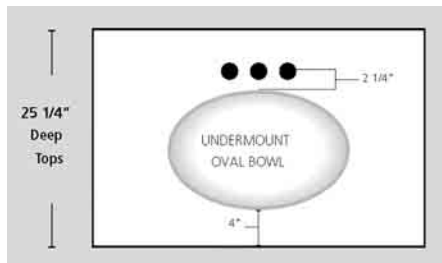

TOP OPTIONS – STANDARD • CUSTOM • QUOTE

STANDARD DEPTHS AND DRILLING LOCATIONS

BOWL CUT-OUT MEASUREMENTS

Undermount Bowl	Width	Depth
Small Oval	14 1/4"	10 7/8"
Large Oval	16"	13"
Rectangle	17 3/4"	11 7/8"

NOTE:

All faucet holes are 1 3/8" diameter