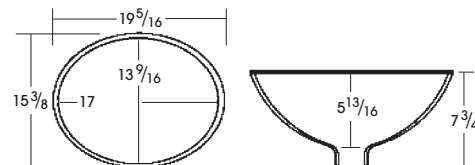

- Minimum top depth: 22 1/4"
- White or Biscuit

BOWLS SOLD SEPARATELY LIST PRICES (WITHOUT TOP)

Description	White	Biscuit	Black	Stainless Steel
Oval Undermount Bowl - Small	72	72	72	NA
Oval Undermount Bowl - Large	72	72	72	172
Rectangle Undermount	125	125	NA	NA

NOTE:

All Undermount bowls have an overflow

INTEGRAL BOWLS – SOLID SURFACE

SMALL OVAL INTEGRAL SOLID SURFACE BOWL

- Minimum top depth: 19 1/4"
- White or Biscuit

LARGE OVAL INTEGRAL SOLID SURFACE BOWL

- Minimum top depth: 22 1/4"
- White or Biscuit

RECTANGLE INTEGRAL SOLID SURFACE BOWL

- Minimum top depth: 22 1/4"
- White or Biscuit

NOTE:

All Integral bowls have an overflow

BOWL OPTIONS – INTEGRAL

INTEGRAL BOWLS – CULTURED MARBLE

STANDARD – O			
Top Depth	Bowl Size		
	Length	Width	Depth
22"	17"	13 ⁵ / ₈ "	5 ¹ / ₂ "
19"	15 ¹ / ₄ "	11 ³ / ₄ "	5 ⁵ / ₈ "
17"	15 ⁵ / ₁₆ "	10 ⁹ / ₁₆ "	6"