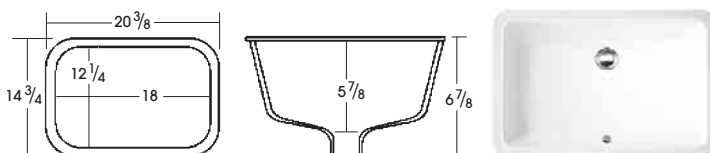

NOTE:

All Undermount bowls have an overflow

INTEGRAL BOWLS – SOLID SURFACE

SMALL OVAL INTEGRAL SOLID SURFACE BOWL

- Minimum top depth: 19 1/4"
- White or Biscuit

LARGE OVAL INTEGRAL SOLID SURFACE BOWL

- Minimum top depth: 22 1/4"
- White or Biscuit

RECTANGLE INTEGRAL SOLID SURFACE BOWL

- Minimum top depth: 22 1/4"
- White or Biscuit

NOTE:

All Integral bowls have an overflow

BOWL OPTIONS – INTEGRAL

INTEGRAL BOWLS – CULTURED MARBLE

STANDARD – O			
Top Depth	Bowl Size		
	Length	Width	Depth
22"	17"	13 ⁵ / ₈ "	5 ¹ / ₂ "
19"	15 ¹ / ₄ "	11 ³ / ₄ "	5 ⁵ / ₈ "
17"	15 ⁵ / ₁₆ "	10 ⁹ / ₁₆ "	6"