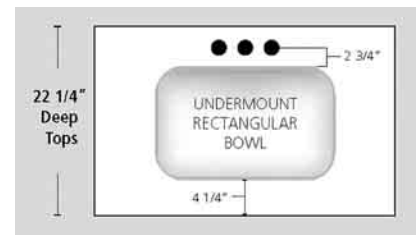

TOP OPTIONS – STANDARD • CUSTOM • QUOTE

STANDARD DEPTHS AND DRILLING LOCATIONS

BOWL CUT-OUT MEASUREMENTS

Undermount Bowl	Width	Depth
Small Oval	14 1/4"	10 7/8"
Large Oval	16"	13"
Rectangle	17 3/4"	11 7/8"

NOTE:

All faucet holes are 1 3/8" diameter