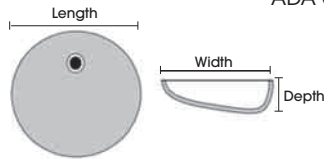

NOTE:

All Undermount bowls have an overflow

INTEGRAL BOWLS – SOLID SURFACE

SMALL OVAL INTEGRAL SOLID SURFACE BOWL

- Minimum top depth: 19 1/4"
- White or Biscuit

LARGE OVAL INTEGRAL SOLID SURFACE BOWL

- Minimum top depth: 22 1/4"
- White or Biscuit

RECTANGLE INTEGRAL SOLID SURFACE BOWL

- Minimum top depth: 22 1/4"
- White or Biscuit

NOTE:

All Integral bowls have an overflow

BOWL OPTIONS – INTEGRAL

INTEGRAL BOWLS – CULTURED MARBLE

STANDARD – O			
Top Depth	Bowl Size		
	Length	Width	Depth
22"	17"	13 ⁵ / ₈ "	5 ¹ / ₂ "
19"	15 ¹ / ₄ "	11 ³ / ₄ "	5 ⁵ / ₈ "
17"	15 ⁵ / ₁₆ "	10 ⁹ / ₁₆ "	6"