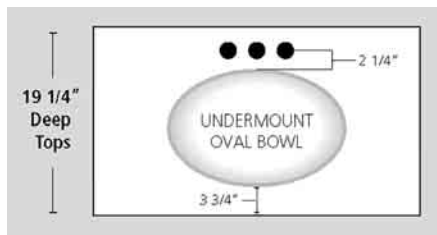

TOP OPTIONS – STANDARD • CUSTOM • QUOTE

STANDARD DEPTHS AND DRILLING LOCATIONS

BOWL CUT-OUT MEASUREMENTS

Undermount Bowl	Width	Depth
Small Oval	14 1/4"	10 7/8"
Large Oval	16"	13"
Rectangle	17 3/4"	11 7/8"

NOTE:

All faucet holes are 1 3/8" diameter