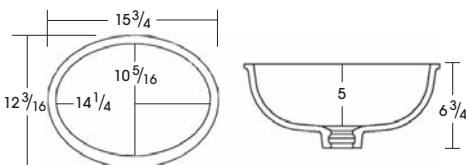

LARGE OVAL UNDERMOUNT CHINA BOWL

- Minimum top depth: 22 1/4"
- White, Biscuit or Black

LARGE OVAL UNDERMOUNT STAINLESS STEEL BOWL

- Minimum top depth: 22 1/4"
- Stainless Steel thickness: 18 gauge

RECTANGLE UNDERMOUNT CHINA BOWL

- Minimum top depth: 22 1/4"
- White or Biscuit

BOWLS SOLD SEPARATELY LIST PRICES (WITHOUT TOP)

Description	White	Biscuit	Black	Stainless Steel
Oval Undermount Bowl - Small	72	72	72	NA
Oval Undermount Bowl - Large	72	72	72	172
Rectangle Undermount	125	125	NA	NA

NOTE:

All Undermount bowls have an overflow

INTEGRAL BOWLS – SOLID SURFACE

SMALL OVAL INTEGRAL SOLID SURFACE BOWL

- Minimum top depth: 19 1/4"
- White or Biscuit

LARGE OVAL INTEGRAL SOLID SURFACE BOWL

- Minimum top depth: 22 1/4"
- White or Biscuit

RECTANGLE INTEGRAL SOLID SURFACE BOWL

- Minimum top depth: 22 1/4"
- White or Biscuit

NOTE:

All Integral bowls have an overflow

BOWL OPTIONS – INTEGRAL

INTEGRAL BOWLS – CULTURED MARBLE

STANDARD – O			
Top Depth	Bowl Size		
	Length	Width	Depth
22"	17"	13 ⁵ / ₈ "	5 ¹ / ₂ "
19"	15 ¹ / ₄ "	11 ³ / ₄ "	5 ⁵ / ₈ "
17"	15 ⁵ / ₁₆ "	10 ⁹ / ₁₆ "	6"