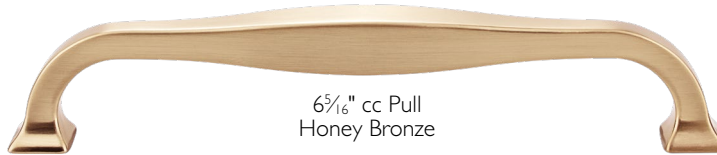

# Transcend™ Collection

CONTOUR KNOB & PULLS ~ 7 SIZES Matching Appliance Pulls - see page 212

12" cc Appliance Pull  
Umbrio

12" cc Pull  
Polished Chrome

8" cc Appliance Pull  
Brushed Satin Nickel

6<sup>5</sup>/<sub>16</sub>" cc Pull  
Honey Bronze