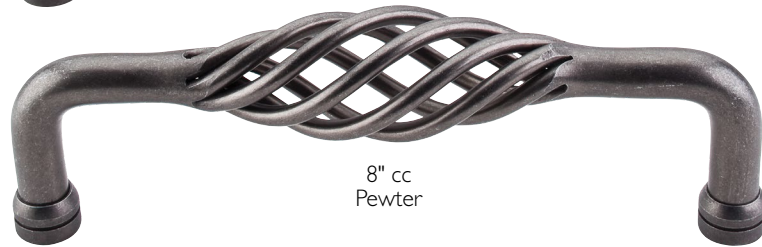

Appliance Pull Collection

NORMANDY BIRDCAGE PULLS ~ 6 SIZES

Matching Cabinet Pulls shown on page 121

	PAB	PAR	PT
7" cc	M1243-7*	M1244-7*	M1242-7*
8" cc	M1243-8*	M1244-8*	M1242-8*
12" cc	M1243-12*	M1244-12*	M1242-12*
18" cc	M1243-18*	M1244-18*	M1242-18*
24" cc	M1243-24*	M1244-24*	M1242-24*
30" cc	M1243-30*	M1244-30*	M1242-30*