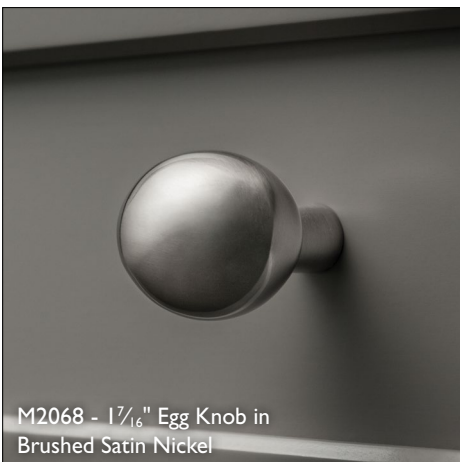

EGG KNOBS ~ 2 SIZES

Matching Backplates shown on page 45

	BSN	PC	PN
1 3/16" Knob	M2065	M2066	M2067
1 7/16" Knob	M2068	M2069	M2070

cc = measurement center-to-center between the screw holes.

NOTE: For detailed dimensions such as overall length, height, base width, etc. see price list or visit TopKnobs.com.