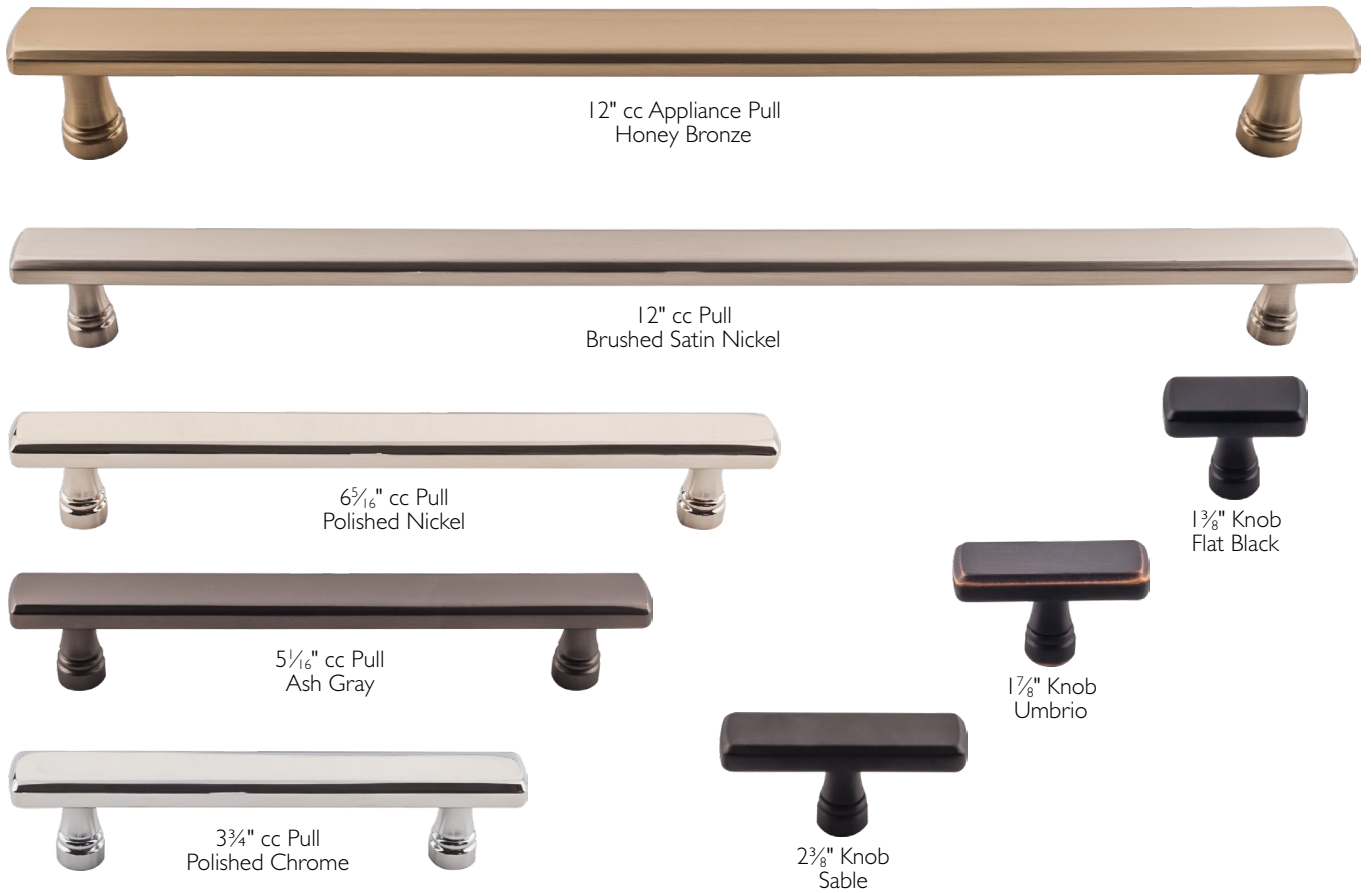

KINGSBRIDGE KNOBS & PULLS ~ 8 SIZES Matching Appliance Pulls - see page 214

	AG	BLK	BSN	HB	PC	PN	SAB	UM
1 3/8" Knob	TK850AG	TK850BLK	TK850BSN	TK850HB	TK850PC	TK850PN	TK850SAB	TK850UM
1 7/8" Knob	TK851AG	TK851BLK	TK851BSN	TK851HB	TK851PC	TK851PN	TK851SAB	TK851UM
2 3/8" Knob	TK852AG	TK852BLK	TK852BSN	TK852HB	TK852PC	TK852PN	TK852SAB	TK852UM
3 3/4" cc Pull	TK853AG	TK853BLK	TK853BSN	TK853HB	TK853PC	TK853PN	TK853SAB	TK853UM
5 1/16" cc Pull	TK854AG	TK854BLK	TK854BSN	TK854HB	TK854PC	TK854PN	TK854SAB	TK854UM
6 5/16" cc Pull	TK855AG	TK855BLK	TK855BSN	TK855HB	TK855PC	TK855PN	TK855SAB	TK855UM
12" cc Pull	TK857AG	TK857BLK	TK857BSN	TK857HB	TK857PC	TK857PN	TK857SAB	TK857UM
12" cc Appliance Pull	TK858AG	TK858BLK	TK858BSN	TK858HB	TK858PC	TK858PN	TK858SAB	TK858UM