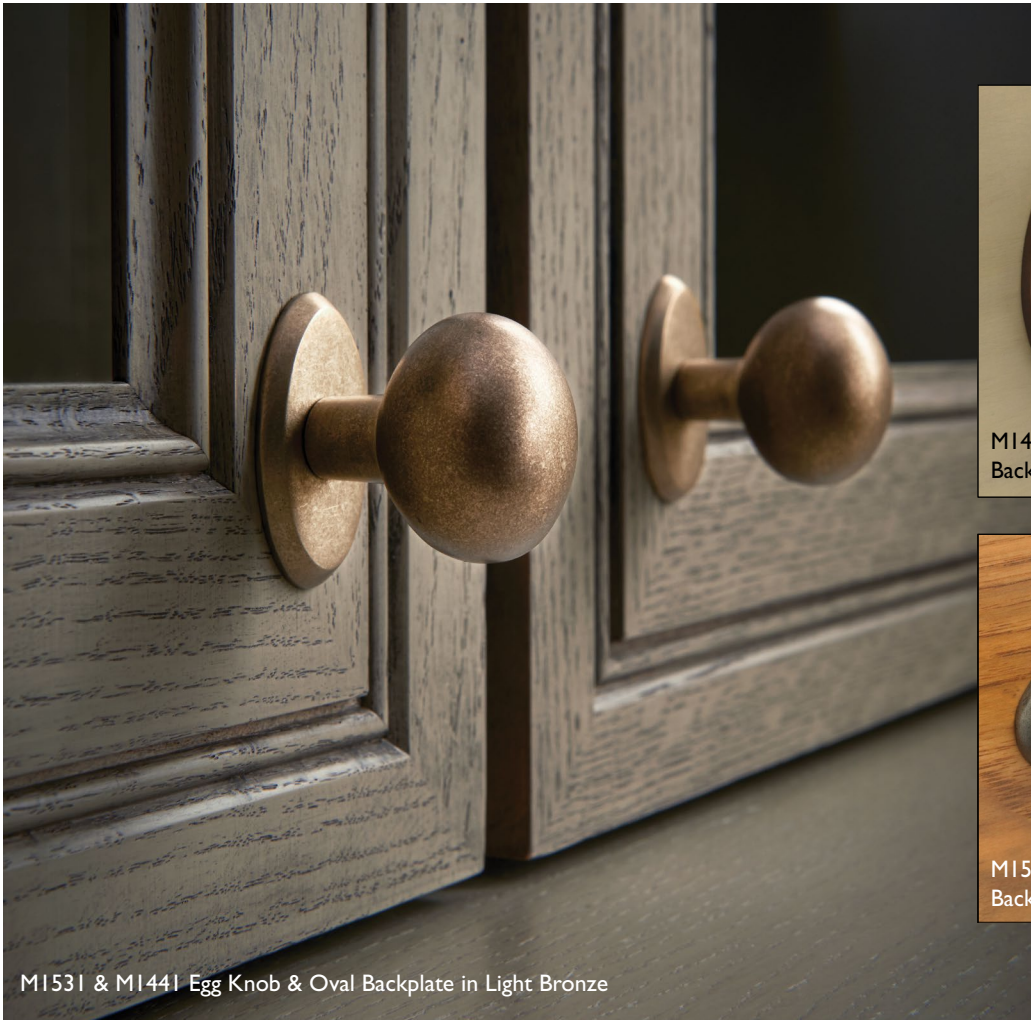

MI525 & MI435 Egg Knob & Oval Backplate in Silicon Bronze Light

MI531 & MI441 Egg Knob & Oval Backplate in Light Bronze

hand finished solid cast bronze ~ Aspen Collection