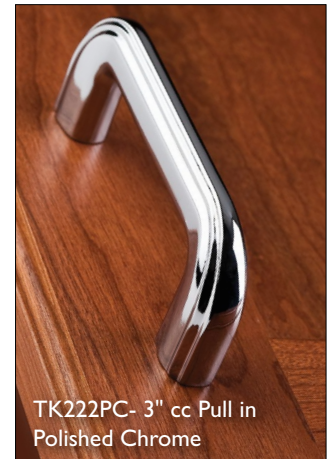

## VICTORIA FALLS PULLS ~ 6 SIZES Matching Appliance Pulls - see page 223

12" cc Appliance Pull  
Umbrio

12" cc Pull  
Pewter Antique

5" cc Pull  
Brushed Satin  
Nickel

3" cc Pull  
Polished Chrome

	BSN	PC	PN	PTA	SAB	UM
3" cc Pull	TK222BSN	TK222PC	TK222PN	TK222PTA	TK222SAB	TK222UM
5" cc Pull	TK223BSN	TK223PC	TK223PN	TK223PTA	TK223SAB	TK223UM
8" cc Pull	TK224BSN	TK224PC	TK224PN	TK224PTA	TK224SAB	TK224UM
12" cc Pull	TK225BSN	TK225PC	TK225PN	TK225PTA	TK225SAB	TK225UM
12" cc Appliance Pull	TK226BSN	TK226PC	TK226PN	TK226PTA	TK226SAB	TK226UM
18" cc Appliance Pull	TK227BSN	TK227PC	TK227PN	TK227PTA	TK227SAB	TK227UM