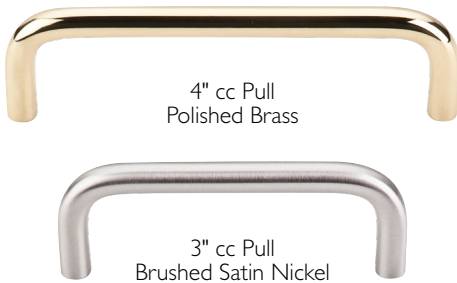

WIRE PULLS ~ 2 SIZES

	BSN	ORB	PB	PC
3" cc Pull	M335	M749	M333	M334
4" cc Pull	M338	M748	M336	M337

*This item is discontinued. cc = measurement center-to-center between the screw holes.

NOTE: For detailed dimensions such as overall length, height, base width, etc. see price list or visit TopKnobs.com.