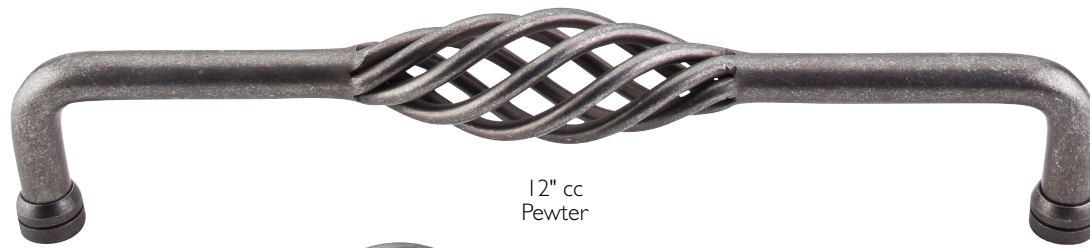

Appliance Pull Collection

NORMANDY BIRDCAGE PULLS ~ 6 SIZES

Matching Cabinet Pulls shown on page 121

	PAB	PAR	PT
7" cc	M1243-7*	M1244-7*	M1242-7*
8" cc	M1243-8*	M1244-8*	M1242-8*
12" cc	M1243-12*	M1244-12*	M1242-12*
18" cc	M1243-18*	M1244-18*	M1242-18*
24" cc	M1243-24*	M1244-24*	M1242-24*
30" cc	M1243-30*	M1244-30*	M1242-30*