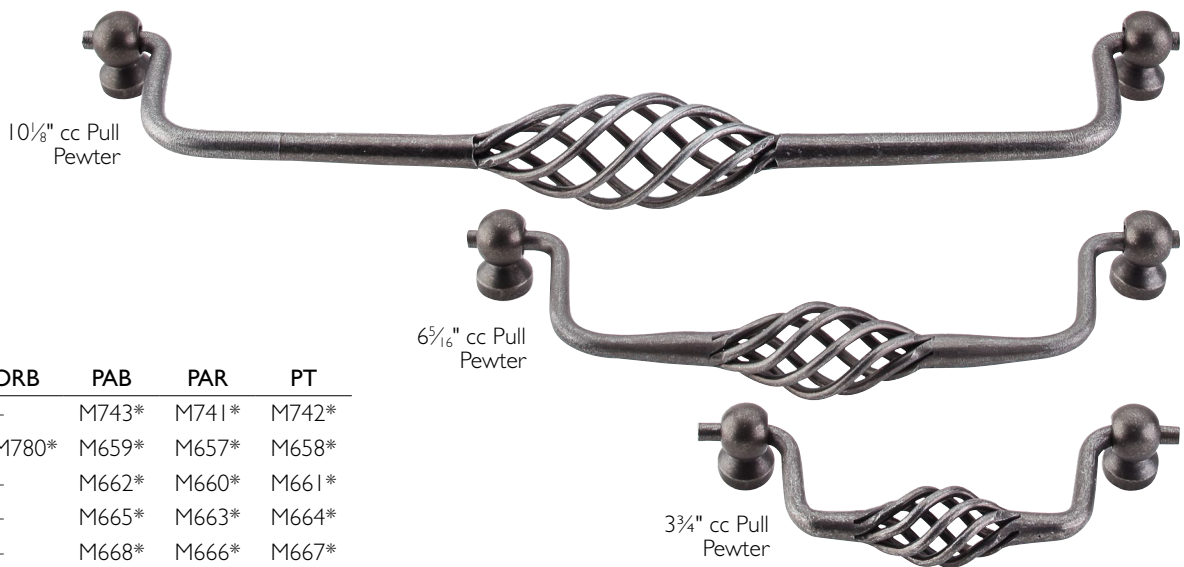

TWISTED WIRE DROP PULLS ~ 5 SIZES

10 1/8" cc Pull Pewter

6 5/16" cc Pull Patina Black

3 3/4" cc Pull Patina Black

	ORB	PAB	PAR	PT
3 3/4" cc Pull	—	M743*	M741*	M742*
5 1/16" cc Pull	M780*	M659*	M657*	M658*
6 5/16" cc Pull	—	M662*	M660*	M661*
8 13/16" cc Pull	—	M665*	M663*	M664*
10 1/8" cc Pull	—	M668*	M666*	M667*

Lifetime Warranty for the original purchaser against defects in materials and craftsmanship.

Free Samples of any knob and of any pull less than 7" cc, with a $5 packaging and shipping charge each.