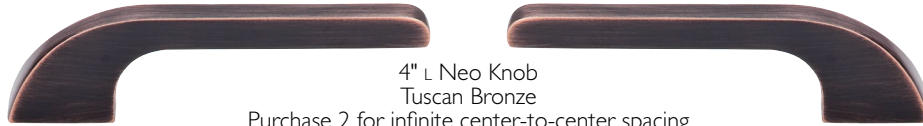

# Sanctuary® Collection

PULLS & KNOBS ~ 5 STYLES Matching Appliance Pulls - see page 216

12" cc Pull  
Tuscan Bronze

4" L Neo Knob  
Tuscan Bronze  
Purchase 2 for infinite center-to-center spacing

3/4" w Thumb Knob  
Tuscan Bronze