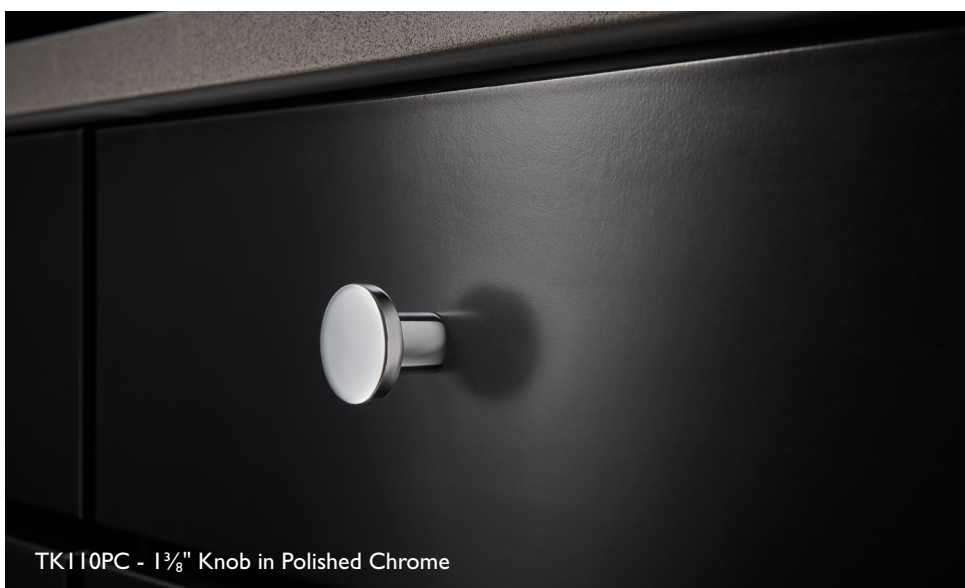

## HARMONY PULL & KNOB ~ 2 STYLES

1 3/8" Knob  
Polished Chrome

7" cc Pull  
Polished Chrome

	PC
1 3/8" Knob	TK110PC
7" cc Pull	TK109PC

TK110PC - 1 3/8" Knob in Polished Chrome

**Lifetime Warranty** for the original purchaser against defects in materials and craftsmanship.