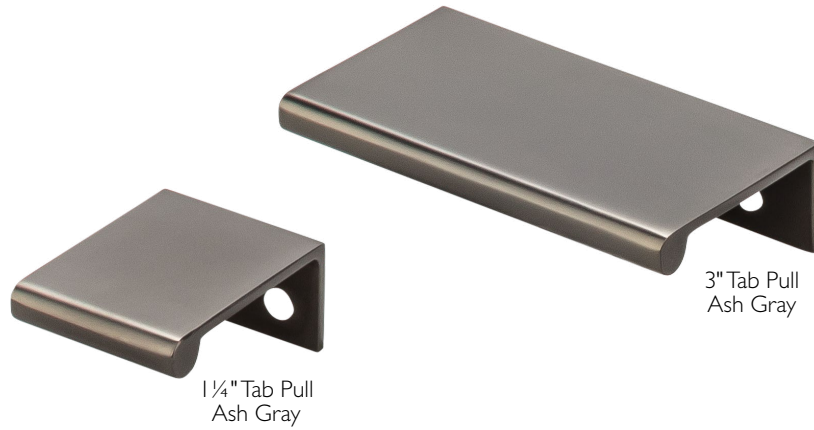

Ash Gray & Honey Bronze Collection

MERCER EUROPA TAB PULLS ~ 7 SIZES

	AG	HB
1 1/4" Tab Pull	TK500AG	TK500HB
3" Tab Pull	TK501AG	TK501HB
4" Tab Pull	TK502AG	TK502HB
6" Tab Pull	TK503AG	TK503HB
8" Tab Pull	TK504AG	TK504HB
10" Tab Pull	TK505AG	TK505HB
12" Tab Pull	TK506AG	TK506HB