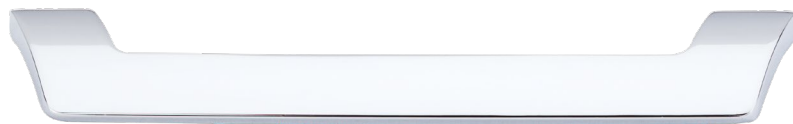

HARMONY PULL & KNOB ~ 2 STYLES

7" cc Pull
Polished Chrome

	PC
1 3/8" Knob	TK110PC
7" cc Pull	TK109PC