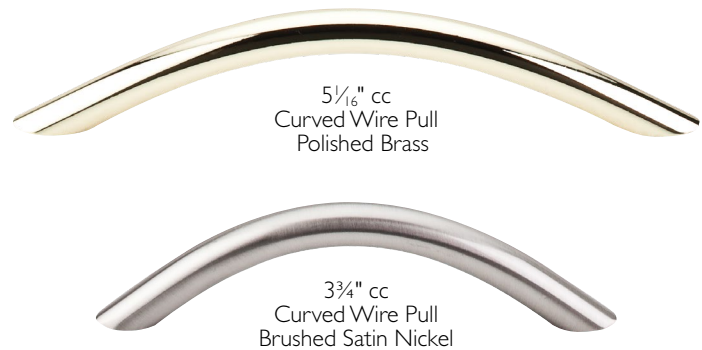

CURVED WIRE PULLS ~ 2 SIZES

	BSN	PB	PC
3 3/4" cc Curved Wire	M424	M423	M425
5 1/16" cc Curved Wire	M428	M426	M427

Lifetime Warranty for the original purchaser against defects in materials and craftsmanship.

Free Samples of any knob and of any pull less than 7" cc, with a $5 packaging and shipping charge each.