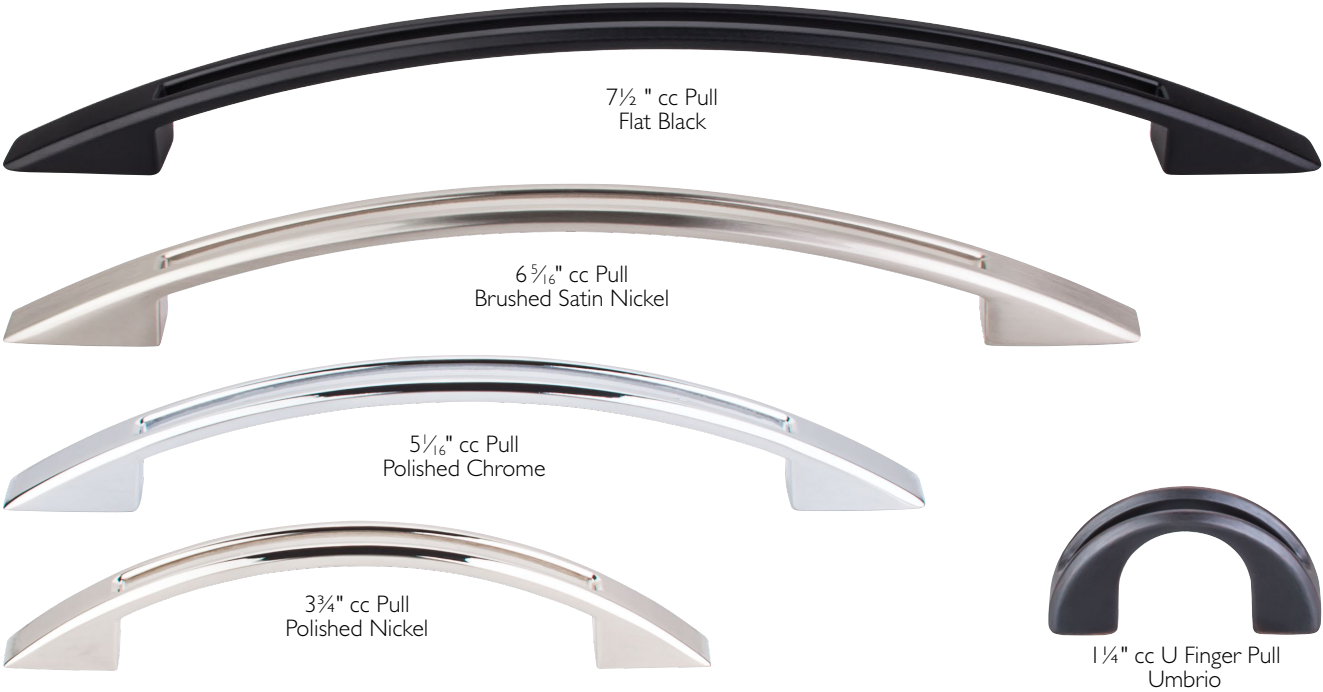

TANGO PULLS ~ 2 STYLES

	BLK	BSN	PC	PN	SAB	UM
1¼" cc U Finger Pull	TK617BLK	TK617BSN	TK617PC	TK617PN	TK617SAB	TK617UM
3¾" cc Cut Out Pull	TK618BLK	TK618BSN	TK618PC	TK618PN	TK618SAB	TK618UM
5⅙" cc Cut Out Pull	TK619BLK	TK619BSN	TK619PC	TK619PN	TK619SAB	TK619UM
6⅝" cc Cut Out Pull	TK620BLK	TK620BSN	TK620PC	TK620PN	TK620SAB	TK620UM
7½" cc Cut Out Pull	TK621BLK	TK621BSN	TK621PC	TK621PN	TK621SAB	TK621UM