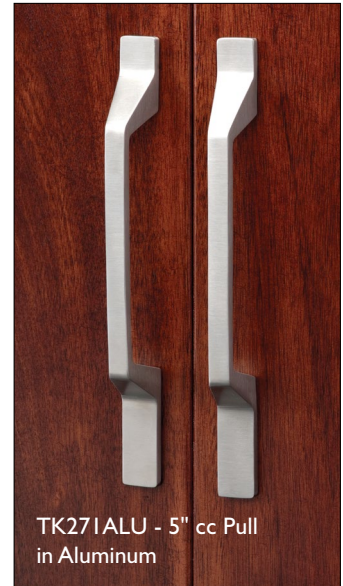

Sanctuary® II Collection

MODERN METRO ASYMMETRICAL ~ 2 SIZES

	ALU	BLK	BSN	PC	TB
3 1/2" cc Pull	TK270ALU	TK270BLK	TK270BSN	TK270PC	TK270TB
5" cc Pull	TK271ALU	TK271BLK	TK271BSN	TK271PC	TK271TB