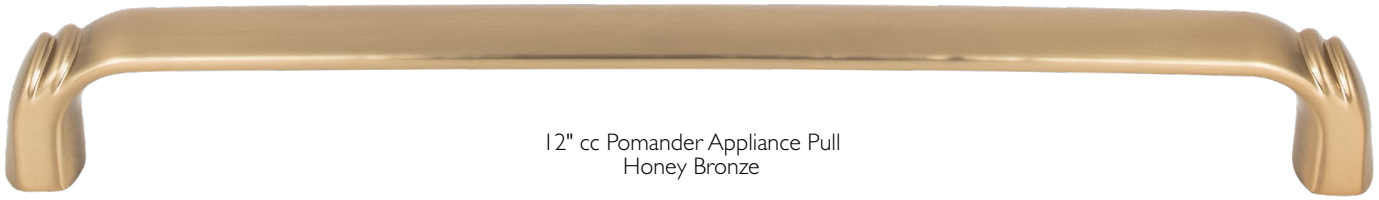

Appliance Pull Collection

GRACE APPLIANCE PULLS ~ 3 STYLES NEW

Matching Cabinet Pulls shown on pages 4, 5, 7, 8