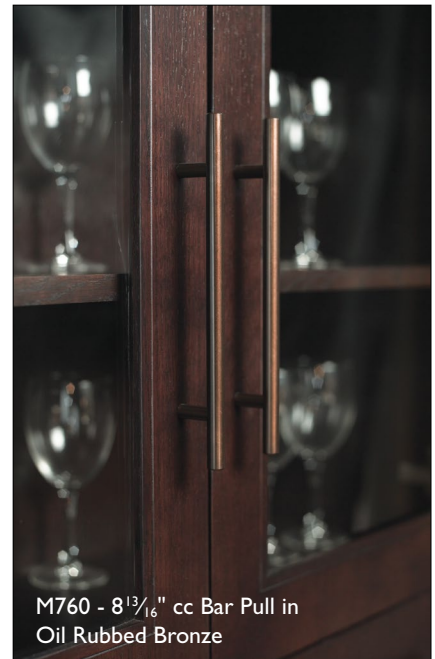

## BAR PULLS ~ 11 SIZES Matching Appliance Pulls - see page 211

8<sup>13</sup>/<sub>16</sub>" cc

6<sup>5</sup>/<sub>16</sub>" cc

2" T Knob

3" cc

M760 - 8<sup>13</sup>/<sub>16</sub>" cc Bar Pull in  
Oil Rubbed Bronze