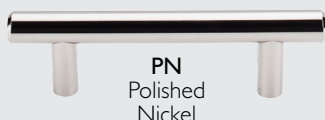

BLK	BSN	ORB	PC	PN
2" T Knob	M1884	M1885	M1886	M1887	M1888
3" cc	M987	M429A	M757A	M1689	M1269
3 3/4" cc	M988	M429	M757	M1847	M1270
5 1/16" cc	M989	M430	M758	M1848	M1271
6 5/16" cc	M990	M431	M759	M1849	M1272
8 1/16" cc	M991	M432	M760	M1850	M1273
11 1/32" cc	M992	M433	M761	M1851	M1274
15" cc	M993	M433A	M761A	M1852	M1275
18 7/8" cc	M994	M434	M762*	M1853	M1276
26 15/32" cc	M995	M435	M763*	-	-
30 1/4" cc	-	M436	-	-	-
(37 1/8" cc) 2 x 18 1/16" cc	-	M436A*	M764A*	-	-
12" cc Appliance Pull	-	M1331-12	M1333-12	M1854-12	M1332-12
18" cc Appliance Pull	M1889-18	M1331-18	M1333-18	M1854-18	M1332-18
24" cc Appliance Pull	-	M1331-24	M1333-24	-	M1332-24
30" cc Appliance Pull	-	M1331-30	M1333-30	-	M1332-30

*This item is discontinued. cc = measurement center-to-center between the screw holes.

NOTE: For detailed dimensions such as overall length, height, base width, etc. see price list or visit TopKnobs.com.