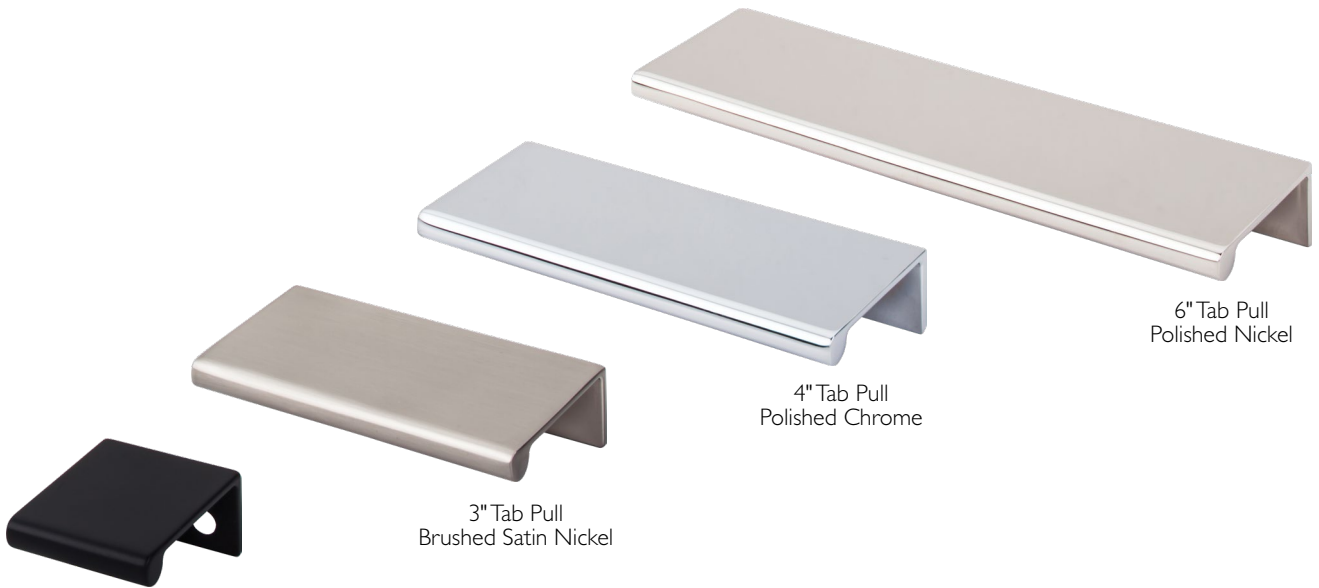

## EUROPA TAB PULLS ~ 2 STYLES

3 3/4" Cut Out Tab Pull  
Polished Nickel

5" Cut Out Tab Pull  
Polished Chrome

6" Cut Out Tab Pull  
Brushed Satin Nickel

	BLK	BSN	PC	PN
3 3/4" Cut Out Tab Pull	TK520BLK	TK520BSN	TK520PC	TK520PN
5" Cut Out Tab Pull	TK521BLK	TK521BSN	TK521PC	TK521PN
6" Cut Out Tab Pull	TK522BLK	TK522BSN	TK522PC	TK522PN