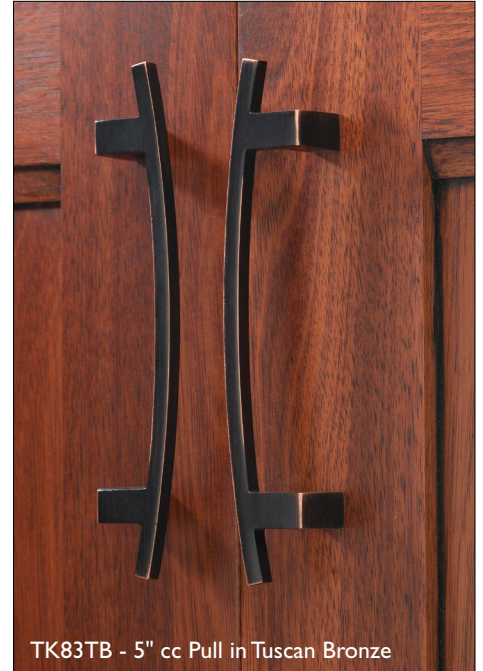

TK83TB - 5" cc Pull in Tuscan Bronze

	BLK	BSN	GBZ	ORB	PC	PN	PTA	TB
3" L Knob - left	TK85BLK	TK85BSN	TK85GBZ	TK85ORB	TK85PC	TK85PN	TK85PTA	TK85TB
3" L Knob - right	TK84BLK	TK84BSN	TK84GBZ	TK84ORB	TK84PC	TK84PN	TK84PTA	TK84TB
5" cc Pull	TK83BLK	TK83BSN	TK83GBZ	TK83ORB	TK83PC	TK83PN	TK83PTA	TK83TB