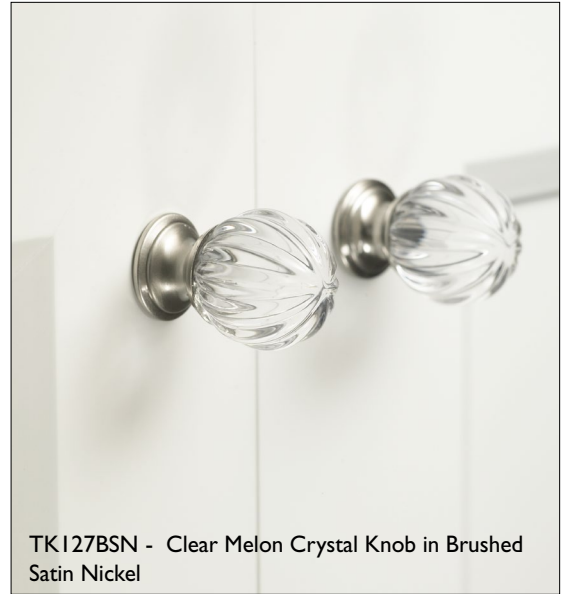

## CRYSTAL KNOBS ~ 2 STYLES

1 1/8" Melon  
Clear Crystal **BSN**

1 3/8" Octagon  
Black **PC**

1 3/8" Octagon  
Clear Crystal **BSN**

1 3/8" Octagon  
Wine **ORB**

TK127BSN - Clear Melon Crystal Knob in Brushed Satin Nickel