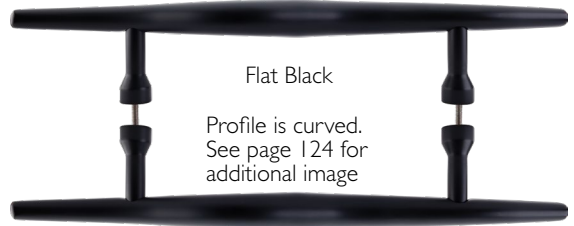

Flat Black

Profile is curved.
See page 124 for
additional image

**NOUVEAU
BROOK**

Finish	8" cc pair	12" cc pair	18" cc pair	8" cc pair	12" cc pair	18" cc pair
BLK	M852-8 pair*	M852-12 pair*	M852-18 pair*	M855-8 pair*	M855-12 pair*	M855-18 pair*
BSN	M850-8 pair*	M850-12 pair*	M850-18 pair*	M853-8 pair*	M853-12 pair*	M853-18 pair*
PC	M851-8 pair*	M851-12 pair*	M851-18 pair*	M854-8 pair*	M854-12 pair*	M854-18 pair*