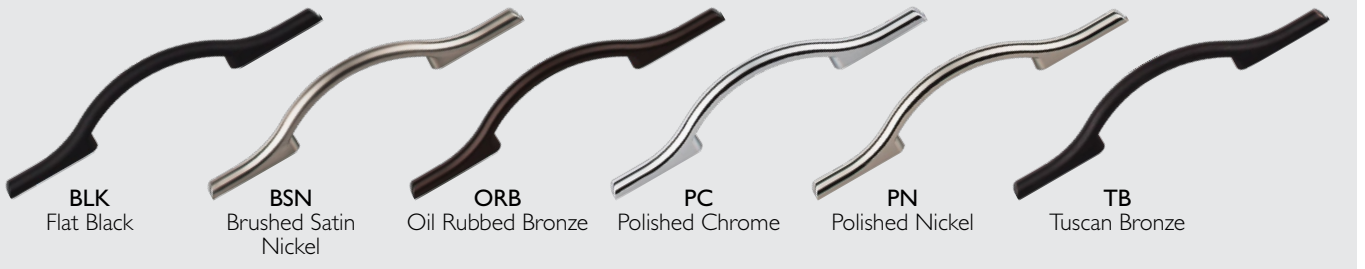

FINISHES AVAILABLE

cc = measurement center-to-center between the screw holes.

NOTE: For detailed dimensions such as overall length, height, base width, etc. see price list or visit TopKnobs.com.