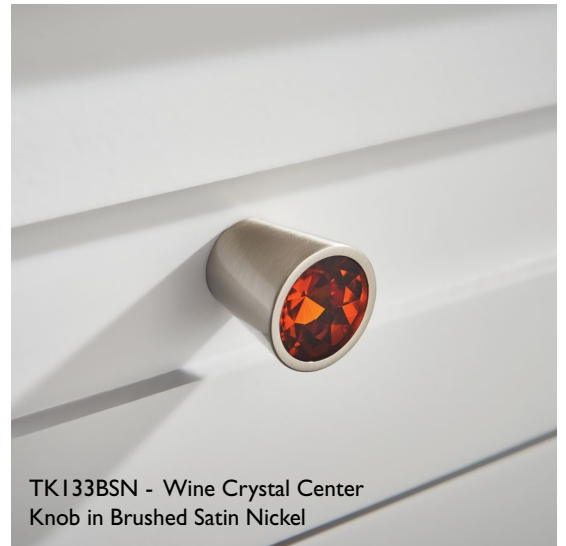

## CRYSTAL CENTER KNOBS ~ 2 SIZES

1 3/16"  
Black Crystal Center

1 3/16"  
Blue Crystal Center

1 3/16"  
Wine Crystal Center

1 1/16"  
Clear Crystal Center

TK133BSN - Wine Crystal Center Knob in Brushed Satin Nickel