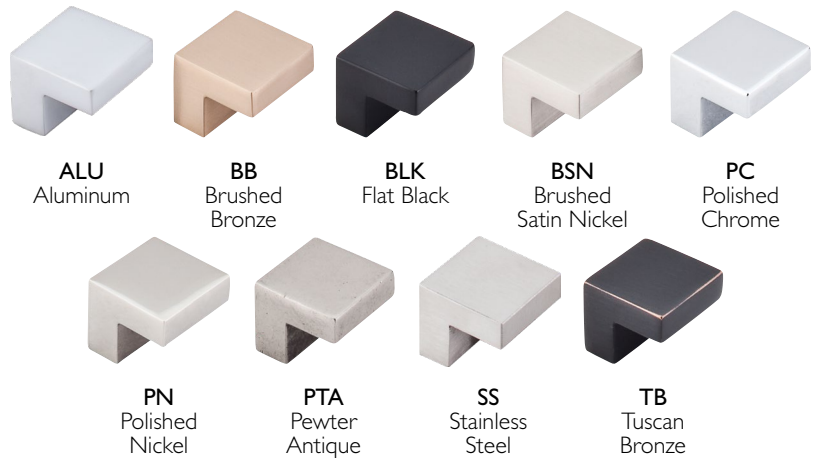

SQUARE KNOBS ~ 9 FINISHES

	ALU	BB	BLK	BSN	PC	PN	PTA	SS	TB
5/8" cc	M1874	M1587	M1165	M1164	M1166	M1320	M1589	SS37	M1588

cc = measurement center-to-center between the screw holes.

NOTE: For detailed dimensions such as overall length, height, base width, etc. see price list or visit TopKnobs.com.