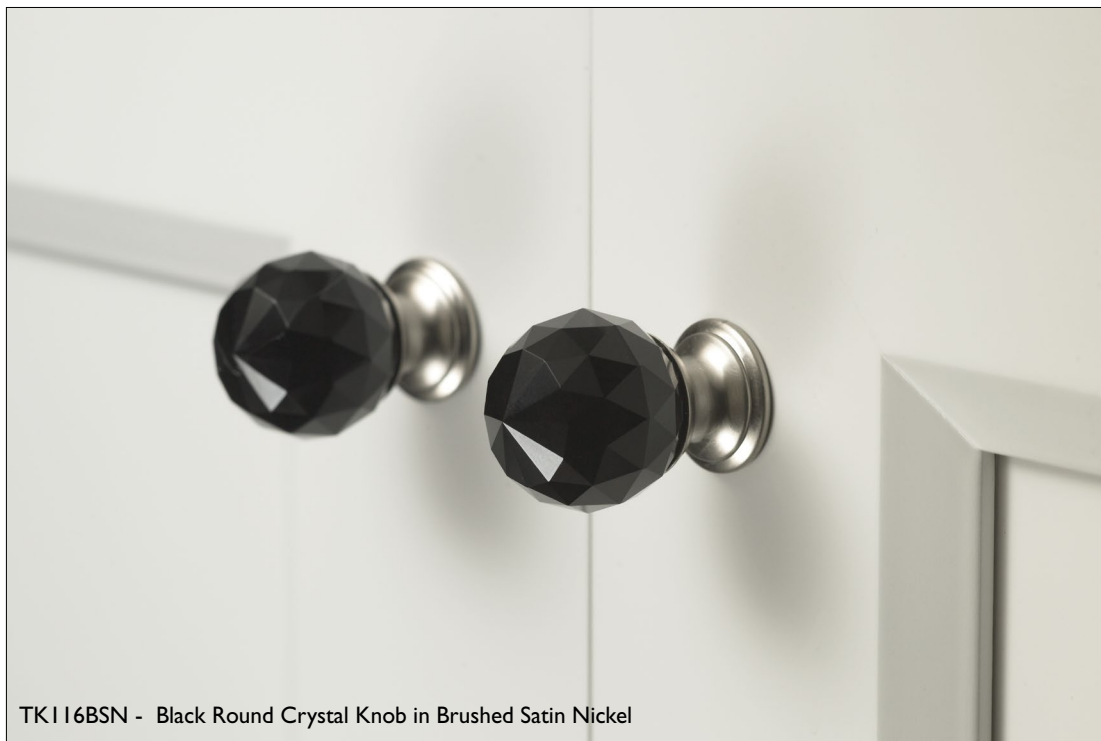

Crystal & Additions Collection

ROUND CRYSTAL KNOBS ~ 2 SIZES

Base Finish	Amber	Black	Blue	Clear	Green	Light Blue	Pink	Wine
1 1/8" BSN	TK111BSN	TK115BSN	TK123BSN	TK125BSN	TK119BSN	TK113BSN	TK117BSN	TK121BSN
1 1/8" ORB	TK111ORB	TK115ORB	–	TK125ORB	–	–	–	TK121ORB
1 1/8" PC	TK111PC	TK115PC	TK123PC	TK125PC	TK119PC	TK113PC	TK117PC	TK121PC
1 3/8" BSN	TK112BSN	TK116BSN	TK124BSN	TK126BSN	TK120BSN	TK114BSN	TK118BSN	TK122BSN
1 3/8" ORB	TK112ORB	TK116ORB	–	TK126ORB	–	–	–	TK122ORB
1 3/8" PC	TK112PC	TK116PC	TK124PC	TK126PC	TK120PC	TK114PC	TK118PC	TK122PC

TK116BSN - Black Round Crystal Knob in Brushed Satin Nickel

Lifetime Warranty for the original purchaser against defects in materials and craftsmanship.

Free Samples of any knob and of any pull less than 7" cc, with a $5 packaging and shipping charge each.