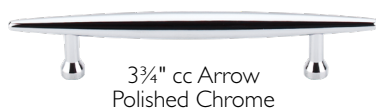

NOUVEAU ARROW ~ 5 SIZES

Matching Cabinet Pulls shown on page 17

	BLK	BSN	PC
3 3/4" cc	M852-96	M850-96	M851-96
7" cc	M852-7	M850-7	M851-7
8" cc	M852-8	M850-8	M851-8
12" cc	M852-12	M850-12	M851-12
18" cc	M852-18	M850-18	M851-18

Lifetime Warranty for the original purchaser against defects in materials and craftsmanship.

Free Samples of any knob and of any pull less than 7" cc, with a $5 packaging and shipping charge each.