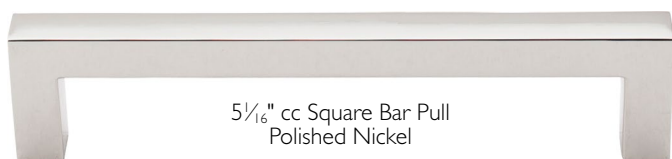

BAR PULLS ~ 1 STYLE Matching Appliance Pulls - see page 213

12" cc Appliance Pull  
Polished Nickel

8<sup>13</sup>/<sub>16</sub>" cc Square Bar Pull  
Brushed Satin Nickel

5<sup>1</sup>/<sub>16</sub>" cc Square Bar Pull  
Polished Nickel