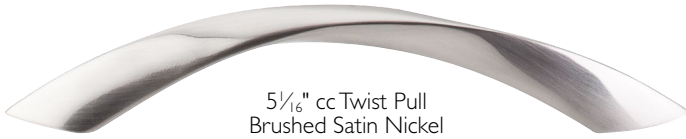

## PULLS ~ 4 STYLES

5 1/16" cc Boro Pull  
Polished Chrome

5 1/16" cc Twist Pull  
Brushed Satin Nickel

5 1/16" cc Tinley Pull  
Flat Black

5 1/16" cc Crescent Flair Pull  
Brushed Bronze

MI148 - 5 1/16" cc Crescent Flair Pull in Polished Chrome