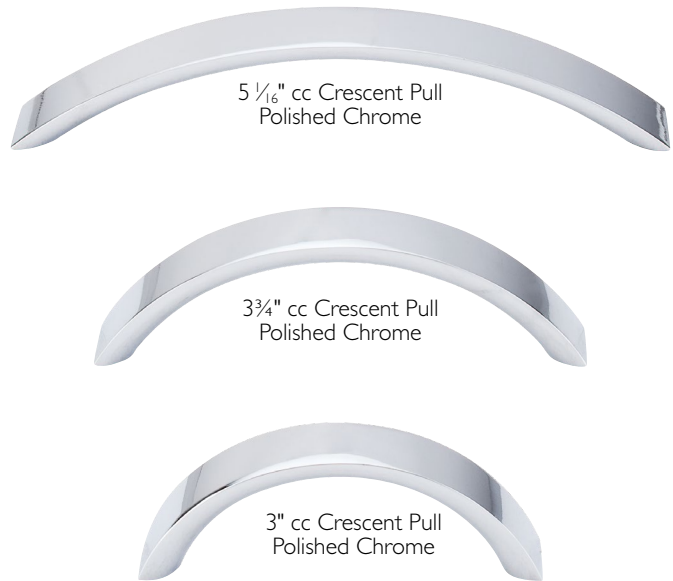

Nouveau Collection

CRESCENT PULLS ~ 3 SIZES

	AC	BB	BLK	BSN	GBZ	ORB	PAR	PC	PN	PTA	TB
3" cc Crescent	M1735	M1739	M1744	M1736	M1742	M1741	M1740	M1738	M1737	M1743	M1734
3 3/4" cc Crescent	-	-	-	M394	-	-	-	M395	-	-	-
5 1/16" cc Crescent	-	M1655	-	M396	-	-	-	M397	-	-	M1654