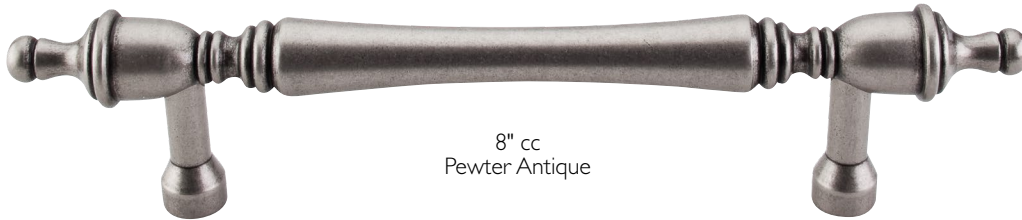

Appliance Pull Collection

SOMERSET FINIAL ~ 5 SIZES

	AC	BSN	GBZ	OEC	ORB	PAB	PAR	PB	PC	PT	PTA	RST
3 3/4" cc	M821-96*	M819-96	M822-96	M860-96*	M827-96	M825-96	M824-96*	M818-96*	M817-96	M826-96*	M823-96	M820-96*
7" cc	M821-7*	M819-7	M822-7	M860-7*	M827-7	M825-7	M824-7*	M818-7*	M817-7	M826-7*	M823-7	M820-7*
8" cc	M821-8*	M819-8	M822-8	M860-8*	M827-8	M825-8	M824-8*	M818-8*	M817-8	M826-8*	M823-8	-
12" cc	M821-12*	M819-12	M822-12	M860-12*	M827-12	M825-12	M824-12*	M818-12*	M817-12	M826-12*	M823-12	M820-12*
18" cc	M821-18*	M819-18	M822-18	M860-18*	M827-18	M825-18	M824-18*	M818-18*	M817-18	M826-18*	M823-18	M820-18*