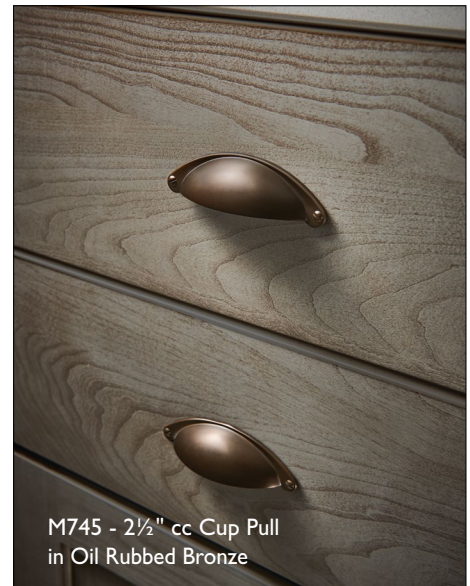

M745 - 2½" cc Cup Pull
in Oil Rubbed Bronze