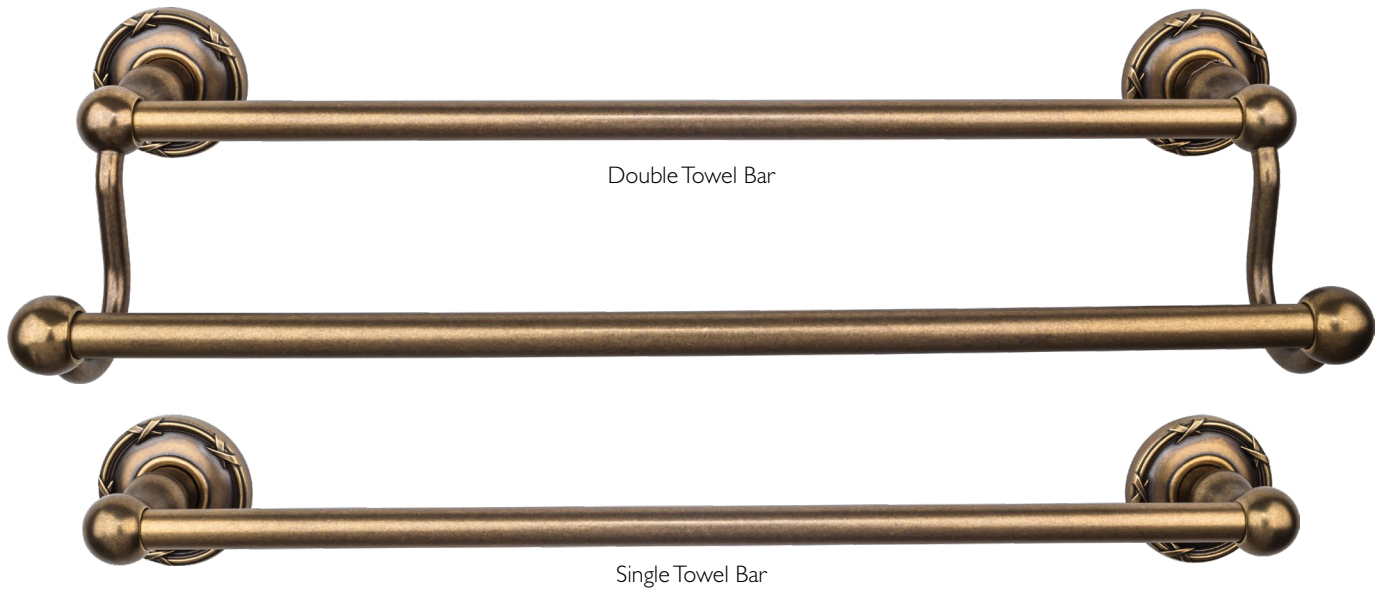

Edwardian Bath Collection

RIBBON & REED TOWEL BARS ~ 3 SIZES: 18", 24" & 30"

Shown in German Bronze