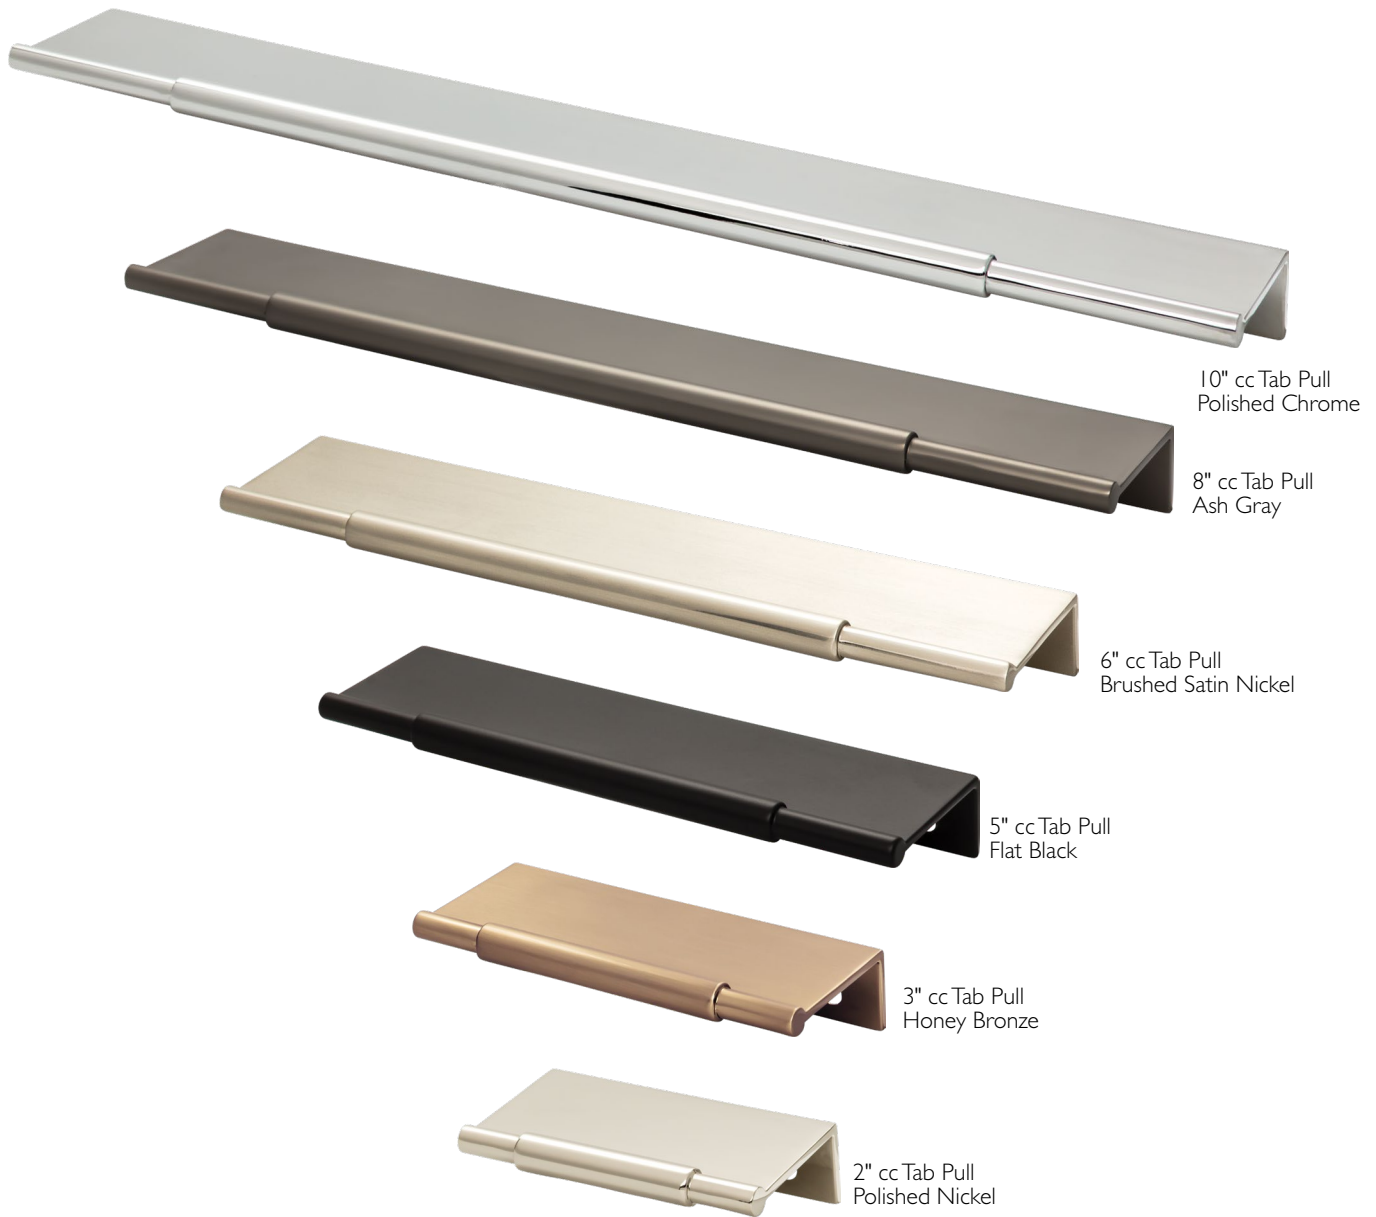

Lynwood™ Collection

CRESTVIEW PULLS ~ 6 SIZES

	AG	BLK	BSN	HB	PC	PN
2" cc Tab Pull	TK970AG	TK970BLK	TK970BSN	TK970HB	TK970PC	TK970PN
3" cc Tab Pull	TK971AG	TK971BLK	TK971BSN	TK971HB	TK971PC	TK971PN
5" cc Tab Pull	TK972AG	TK972BLK	TK972BSN	TK972HB	TK972PC	TK972PN
6" cc Tab Pull	TK973AG	TK973BLK	TK973BSN	TK973HB	TK973PC	TK973PN
8" cc Tab Pull	TK974AG	TK974BLK	TK974BSN	TK974HB	TK974PC	TK974PN
10" cc Tab Pull	TK975AG	TK975BLK	TK975BSN	TK975HB	TK975PC	TK975PN

Lifetime Warranty for the original purchaser against defects in materials and craftsmanship.

Free Samples of any knob and of any pull less than 7" cc, with a $5 packaging and shipping charge each.