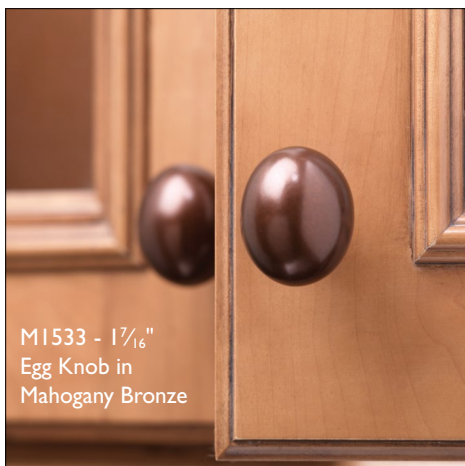

EGG KNOBS ~ 2 SIZES

Matching Backplates shown on page 35

	LB	MB	MCB	SBL
1 3/16" Knob	M1526	M1527	M1528	M1525
1 7/16" Knob	M1531	M1532	M1533	M1530

Lifetime Warranty for the original purchaser against defects in materials and craftsmanship.

Free Samples of any knob and of any pull less than 7" cc, with a $5 packaging and shipping charge each.