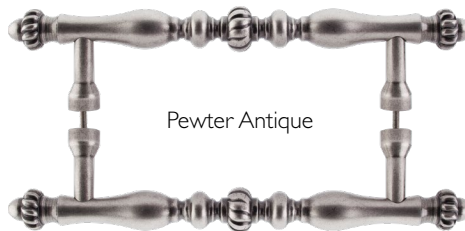

Pewter Antique

**SOMERSET
MELON**

Finish	8" cc pair	12" cc pair	18" cc pair
AC	M810-8 pair	–	–
BSN	M808-8 pair*	M808-12 pair*	M808-18 pair*
DAB	–	–	–
GBZ	–	M811-12 pair*	–
OEC	–	–	–
ORB	–	M816-12 pair*	M816-18 pair*
PB	M807-8 pair*	M807-12 pair*	–
PC	M806-8 pair*	M806-12 pair*	M806-18 pair*
PTA	–	M812-12 pair*	–
RST	–	–	–

Lifetime Warranty for the original purchaser against defects in materials and craftsmanship.

Free Samples of any knob and of any pull less than 7" cc, with a $5 packaging and shipping charge each.