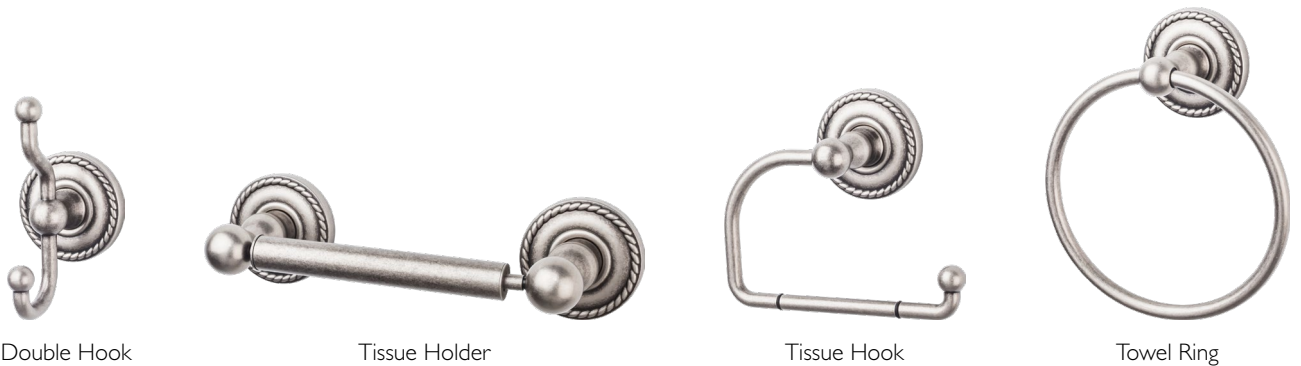

ROPE ACCESSORIES ~ 4 ITEMS