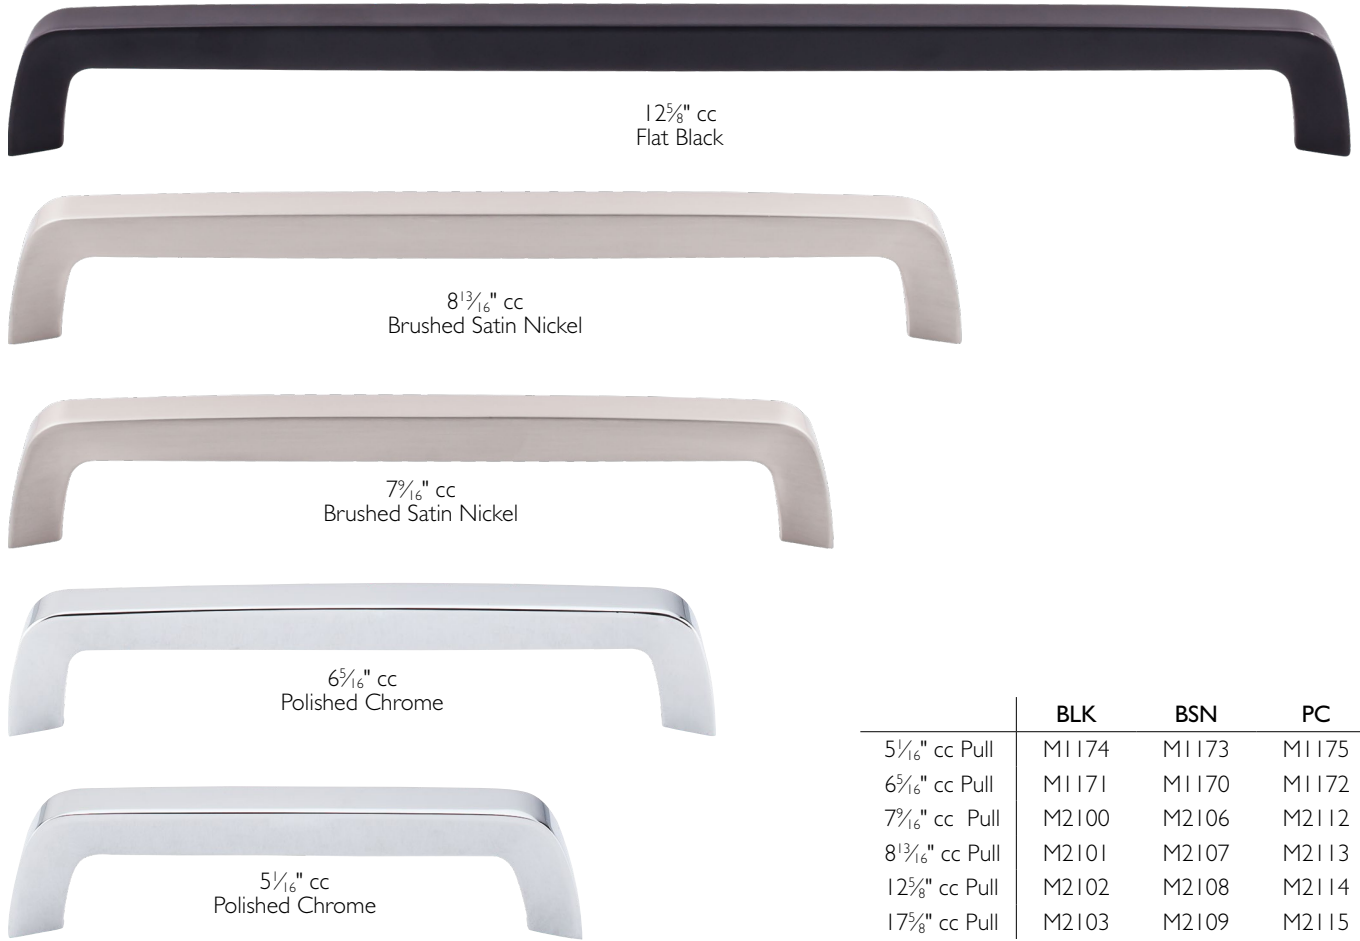

TAPERED BAR PULLS ~ 6 SIZES

	BLK	BSN	PC
12⁵/₈" cc Pull	M1174	M1173	M1175
8¹³/₁₆" cc Pull	M1171	M1170	M1172
7⁹/₁₆" cc Pull	M2100	M2106	M2112
6⁵/₁₆" cc Pull	M2101	M2107	M2113
5¹/₁₆" cc Pull	M2102	M2108	M2114
5¹/₈" cc Pull	M2103	M2109	M2115