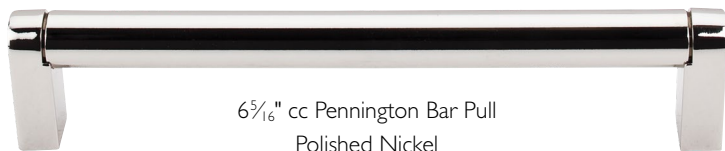

## PENNINGTON BAR PULLS ~ 11 SIZES

11 <sup>1</sup>/<sub>32</sub>" cc Bar Pull  
Flat Black

8 <sup>13</sup>/<sub>16</sub>" cc Bar Pull  
Brushed Satin Nickel

6 <sup>5</sup>/<sub>16</sub>" cc Pennington Bar Pull  
Polished Nickel