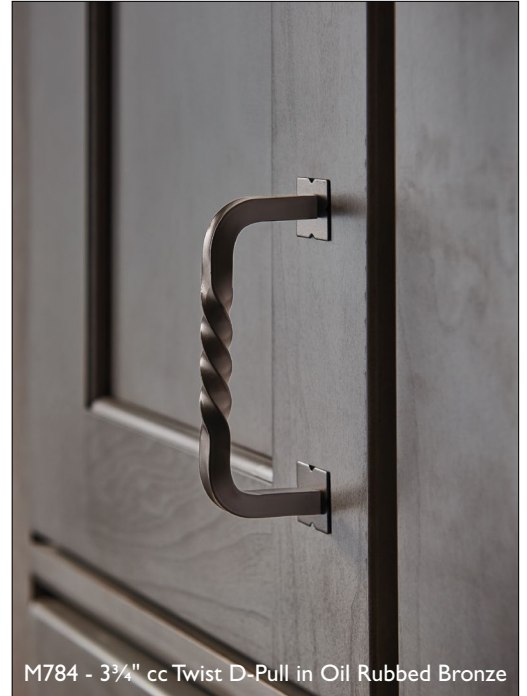

## TWIST D-PULLS Matching Appliance Pulls - see page 218

3 3/4" cc Twist D-Pull with Backplates  
M784

3" cc Twist D-Pull with Backplates  
M783

M784 - 3 3/4" cc Twist D-Pull in Oil Rubbed Bronze