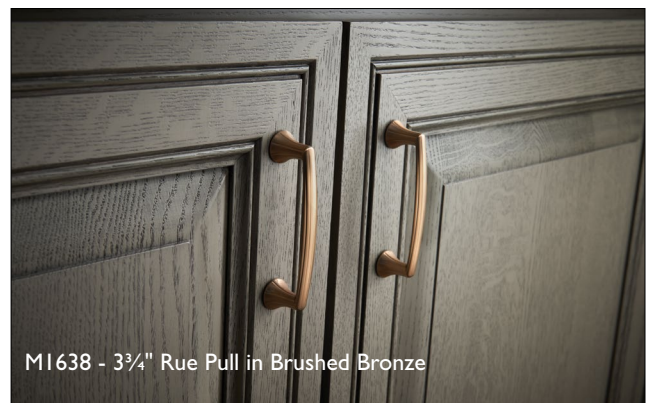

## KNOB & PULLS ~ 3 STYLES

3¾" cc Rue  
Brushed Bronze

1¼" Lund Knob  
Brushed Bronze

3¾" cc Grace Pull  
German Bronze

M1638 - 3¾" Rue Pull in Brushed Bronze

	BB	BSN	GBZ	ORB	PC	PN	PTA	TB
1¼" Lund Knob	M1593	M1306	M912	M913	-	M1307	M911	M1592
3¾" cc Rue Pull	M1638	M1292	M957	M958	-	M1293	M956	M1637
3¾" cc Grace Pull	-	M1259	M927	M928	M1623	M1260	M926	-