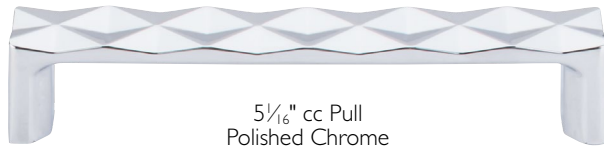

## QUILTED KNOB & PULLS ~ 4 SIZES

	AG	BLK	BSN	HB	PC	PN	SAB	UM
1/4" Knob	TK560AG	TK560BLK	TK560BSN	TK560HB	TK560PC	TK560PN	TK560SAB	TK560UM
3 3/4" cc Pull	TK561AG	TK561BLK	TK561BSN	TK561HB	TK561PC	TK561PN	TK561SAB	TK561UM
5 1/16" cc Pull	TK562AG	TK562BLK	TK562BSN	TK562HB	TK562PC	TK562PN	TK562SAB	TK562UM
6 5/16" cc Pull	TK563AG	TK563BLK	TK563BSN	TK563HB	TK563PC	TK563PN	TK563SAB	TK563UM