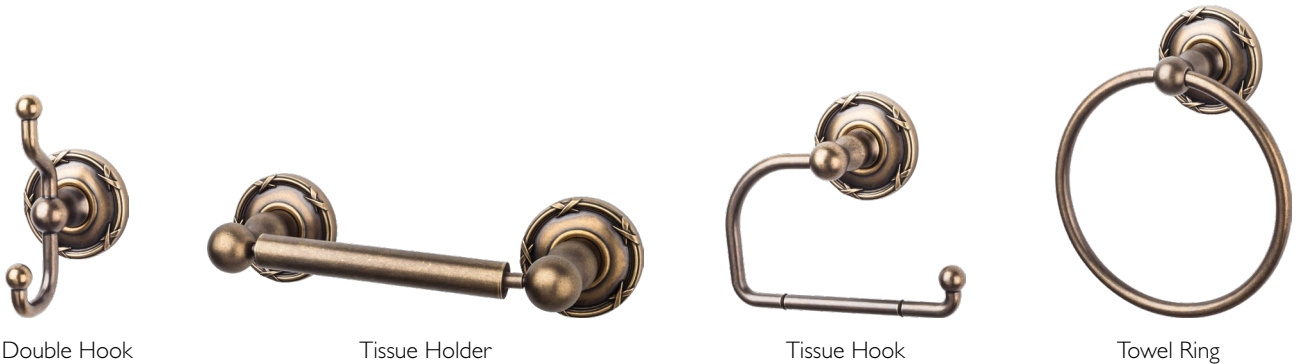

RIBBON & REED ACCESSORIES ~ 4 ITEMS