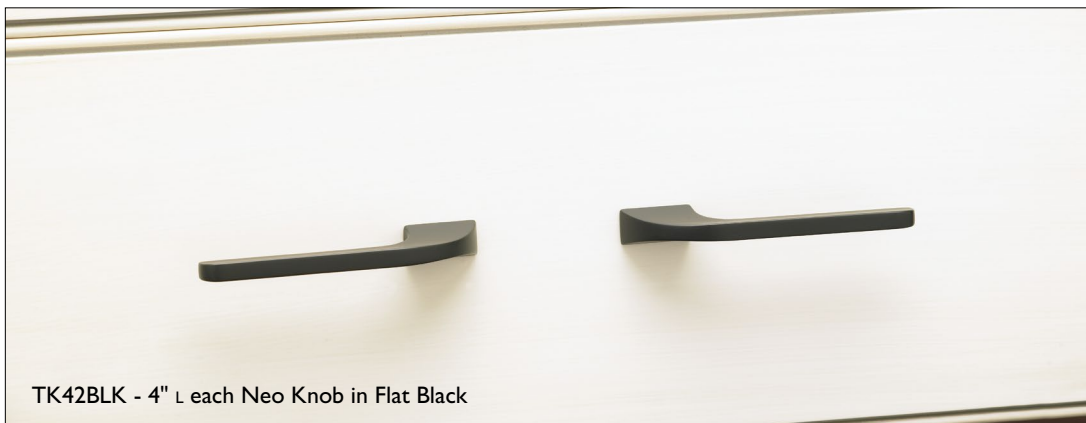

6" cc Pull  
Tuscan Bronze

3" cc Center Pull  
Tuscan Bronze

3" cc Pull  
Tuscan Bronze

	BLK	BSN	GBZ	ORB	PC	PN	PTA	TB
3/4" w Thumb Knob	TK52BLK	TK52BSN	TK52GBZ	TK52ORB	TK52PC	TK52PN	TK52PTA	TK52TB
4" L each Neo Knob	TK42BLK	TK42BSN	TK42GBZ	TK42ORB	TK42PC	TK42PN	TK42PTA	TK42TB
3" cc Center Pull	TK43BLK	TK43BSN	TK43GBZ	TK43ORB	TK43PC	TK43PN	TK43PTA	TK43TB
3" cc Pull	TK44BLK	TK44BSN	TK44GBZ	TK44ORB	TK44PC	TK44PN	TK44PTA	TK44TB
6" cc Pull	TK45BLK	TK45BSN	TK45GBZ	TK45ORB	TK45PC	TK45PN	TK45PTA	TK45TB
12" cc Pull	TK46BLK	TK46BSN	TK46GBZ	TK46ORB	TK46PC	TK46PN	TK46PTA	TK46TB
12" cc Appliance Pull	TK47BLK	TK47BSN	TK47GBZ	TK47ORB	TK47PC	TK47PN	TK47PTA	TK47TB