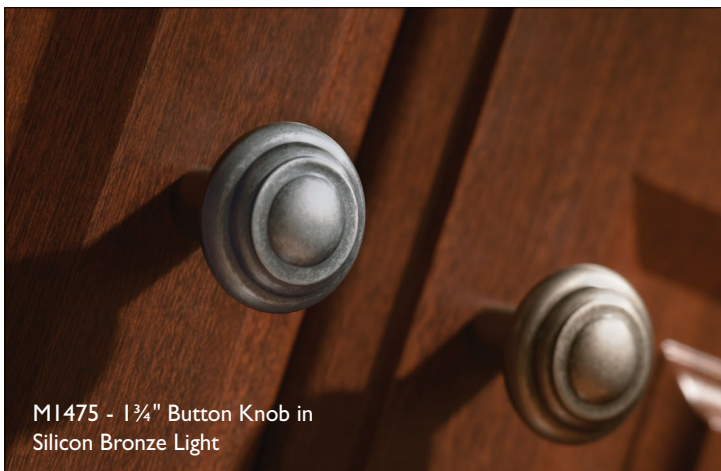

BUTTON KNOBS ~ 2 SIZES

M1475 - 1 3/4" Button Knob in Silicon Bronze Light