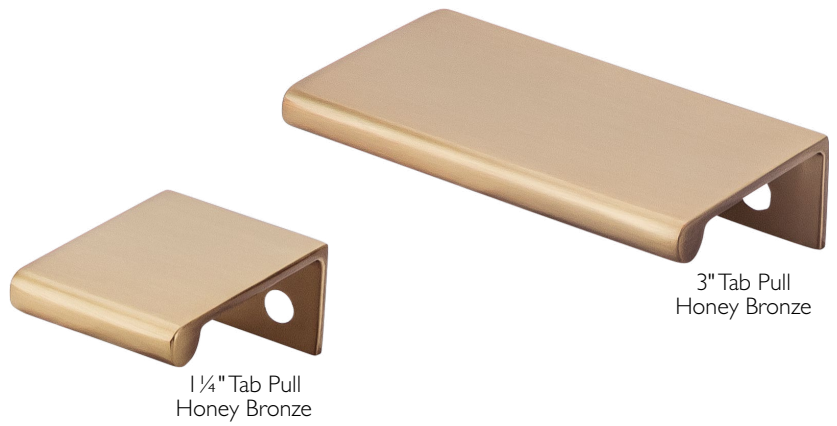

Ash Gray & Honey Bronze Collection

MERCER EUROPA TAB PULLS ~ 7 SIZES

	AG	HB
1 1/4" Tab Pull	TK500AG	TK500HB
3" Tab Pull	TK501AG	TK501HB
4" Tab Pull	TK502AG	TK502HB
6" Tab Pull	TK503AG	TK503HB
8" Tab Pull	TK504AG	TK504HB
10" Tab Pull	TK505AG	TK505HB
12" Tab Pull	TK506AG	TK506HB