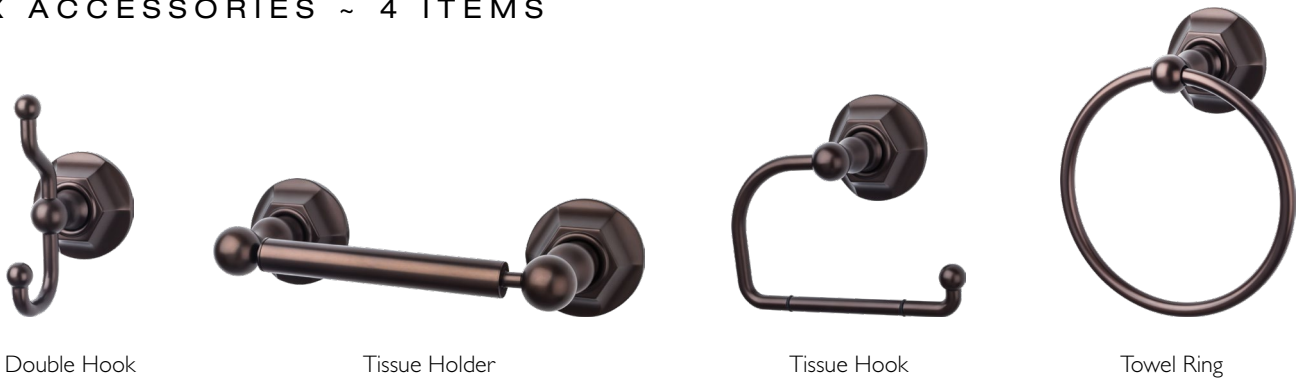

HEX ACCESSORIES ~ 4 ITEMS