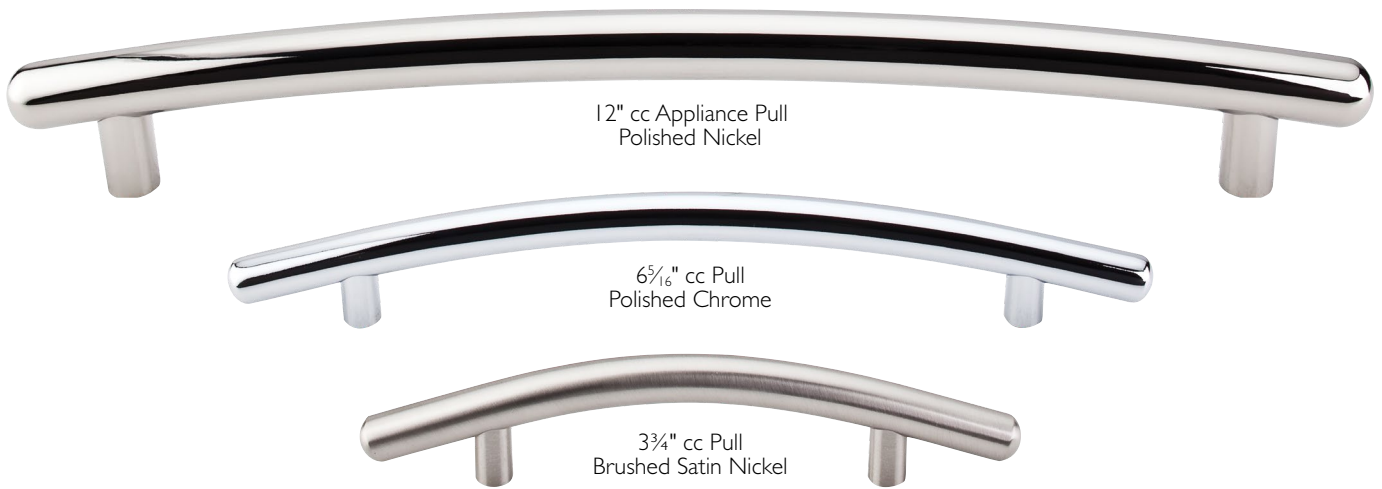

CURVED BAR PULLS ~ 3 SIZES **Matching Appliance Pulls - see page 213**

	BLK	BSN	PC	PN
3³/₄" cc Pull	M535	M534	M533	M1951
6⁵/₁₆" cc Pull	M539	M536	M537	M1952
12" cc Appliance Pull	TK170BLK	TK170BSN	TK170PC	TK170PN