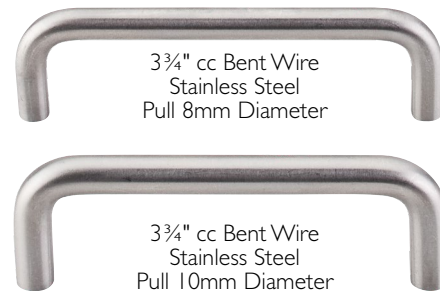

WIRE PULLS ~ SOLID STAINLESS STEEL

Stainless Steel	3" cc	3 3/4" cc	5 1/16" cc	6 5/16" cc	7 9/16" cc	8 13/16" cc	11 11/32" cc
Bent 8mm D	SS23	SS24	SS25	SS26	SS27	SS28	SS29
Bent 10mm D	SS30	SS31	SS32	SS33	SS34	SS35	SS36

cc = measurement center-to-center between the screw holes.

NOTE: For detailed dimensions such as overall length, height, base width, etc. see price list or visit TopKnobs.com.