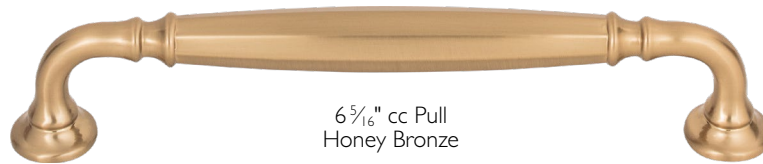

BARROW KNOB & PULLS ~ 7 SIZES

12" cc Pull  
Flat Black

8<sup>1</sup>/<sub>16</sub>" cc Pull  
Polished Nickel

7<sup>1</sup>/<sub>16</sub>" cc Pull  
Polished Chrome

6<sup>5</sup>/<sub>16</sub>" cc Pull  
Honey Bronze

5<sup>1</sup>/<sub>16</sub>" cc Pull  
Brushed Satin Nickel

3<sup>3</sup>/<sub>4</sub>" cc Pull  
Flat Black

1<sup>1</sup>/<sub>4</sub>" Knob  
Ash Gray

	AG	BLK	BSN	HB	PC	PN
1 1/4" Knob	TK1050AG	TK1050BLK	TK1050BSN	TK1050HB	TK1050PC	TK1050PN
3 3/4" cc Pull	TK1051AG	TK1051BLK	TK1051BSN	TK1051HB	TK1051PC	TK1051PN
5 1/16" cc Pull	TK1052AG	TK1052BLK	TK1052BSN	TK1052HB	TK1052PC	TK1052PN
6 5/16" cc Pull	TK1053AG	TK1053BLK	TK1053BSN	TK1053HB	TK1053PC	TK1053PN
7 1/16" cc Pull	TK1054AG	TK1054BLK	TK1054BSN	TK1054HB	TK1054PC	TK1054PN
8 1/16" cc Pull	TK1055AG	TK1055BLK	TK1055BSN	TK1055HB	TK1055PC	TK1055PN
12" cc Pull	TK1056AG	TK1056BLK	TK1056BSN	TK1056HB	TK1056PC	TK1056PN