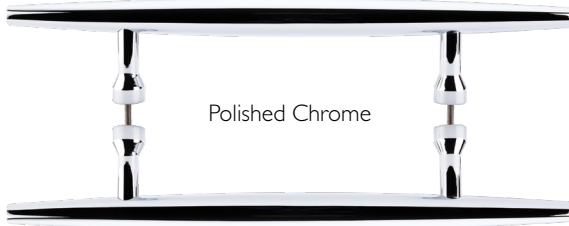

Polished Chrome

**NOUVEAU
ARROW**