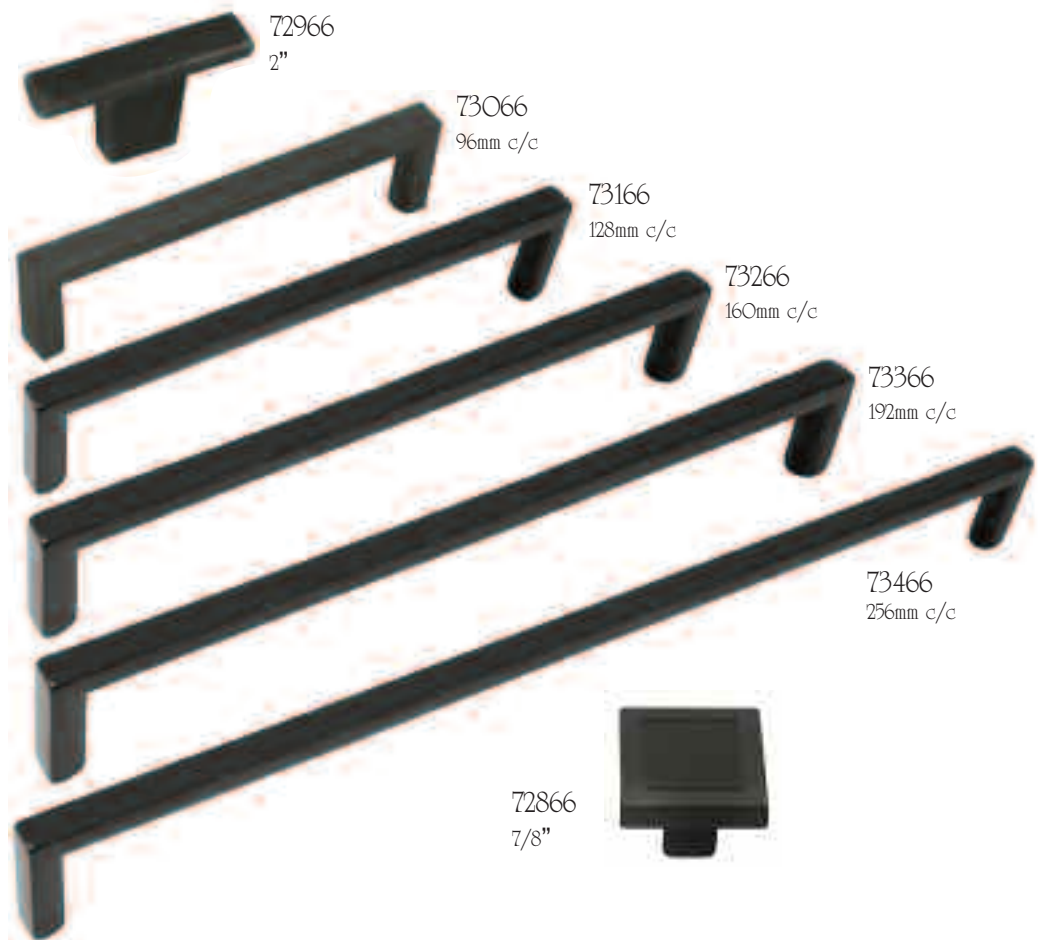

Cosmo

Oil Rubbed Bronze