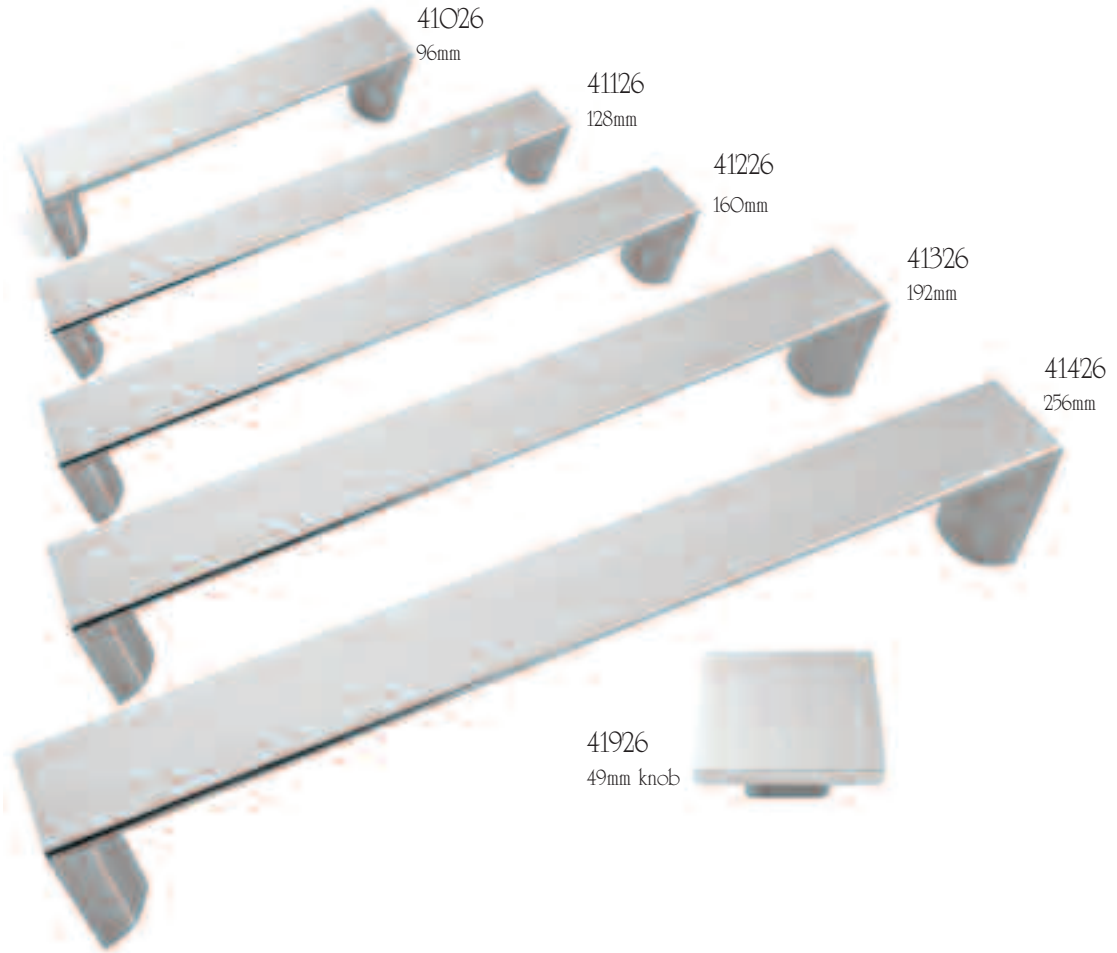

Metro

Polished
Chrome