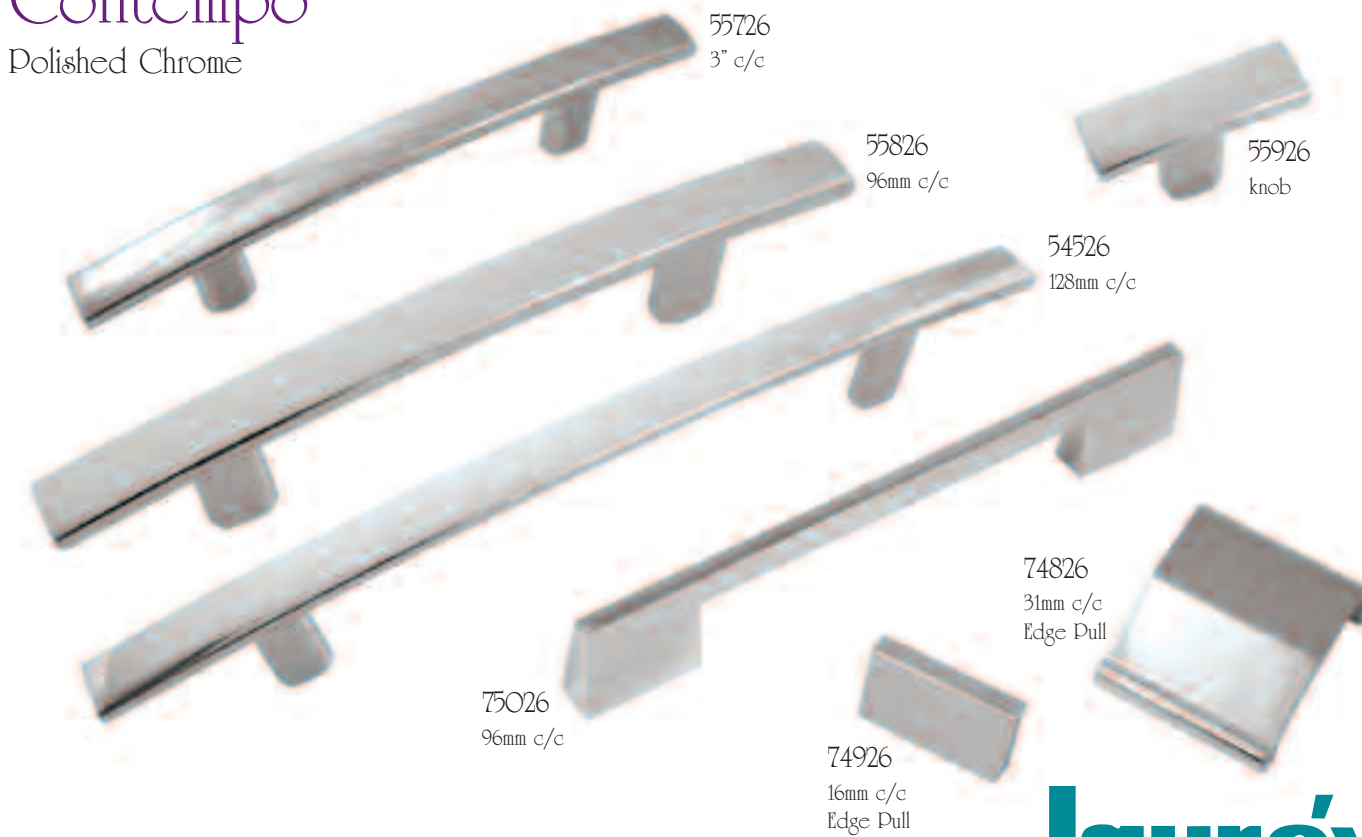

**also available in 288mm and 392mm (756XX, 758XX)

Contempo

Satin Nickel

Contempo

Polished Chrome

laurey

Merlot

Aged Brass, Satin Brass, Antique Pewter, Satin Nickel,
Matte Black, and Oil Rubbed Bronze