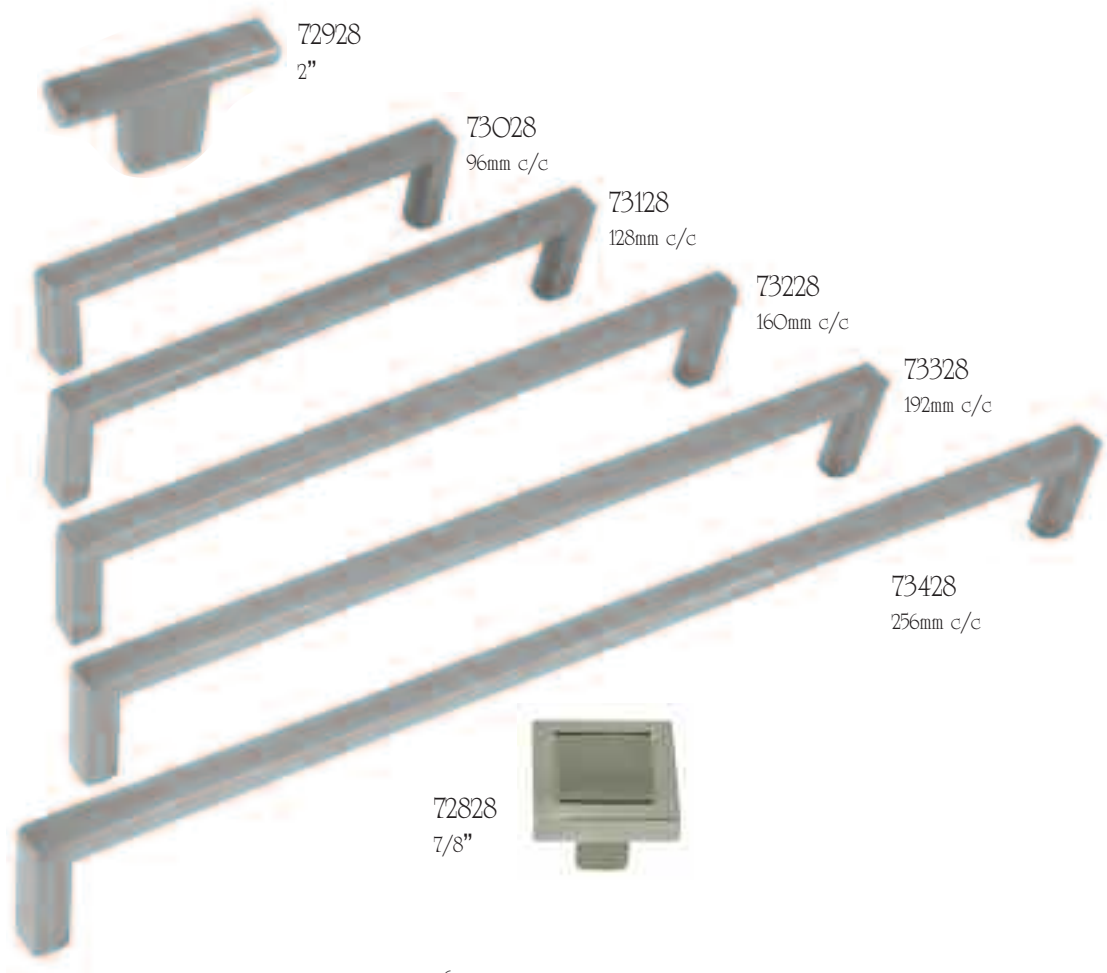

Cosmo

Satin Nickel

72928
2"

73028
96mm c/c

73128
128mm c/c

73228
160mm c/c

73328
192mm c/c

73428
256mm c/c

72828
7/8"