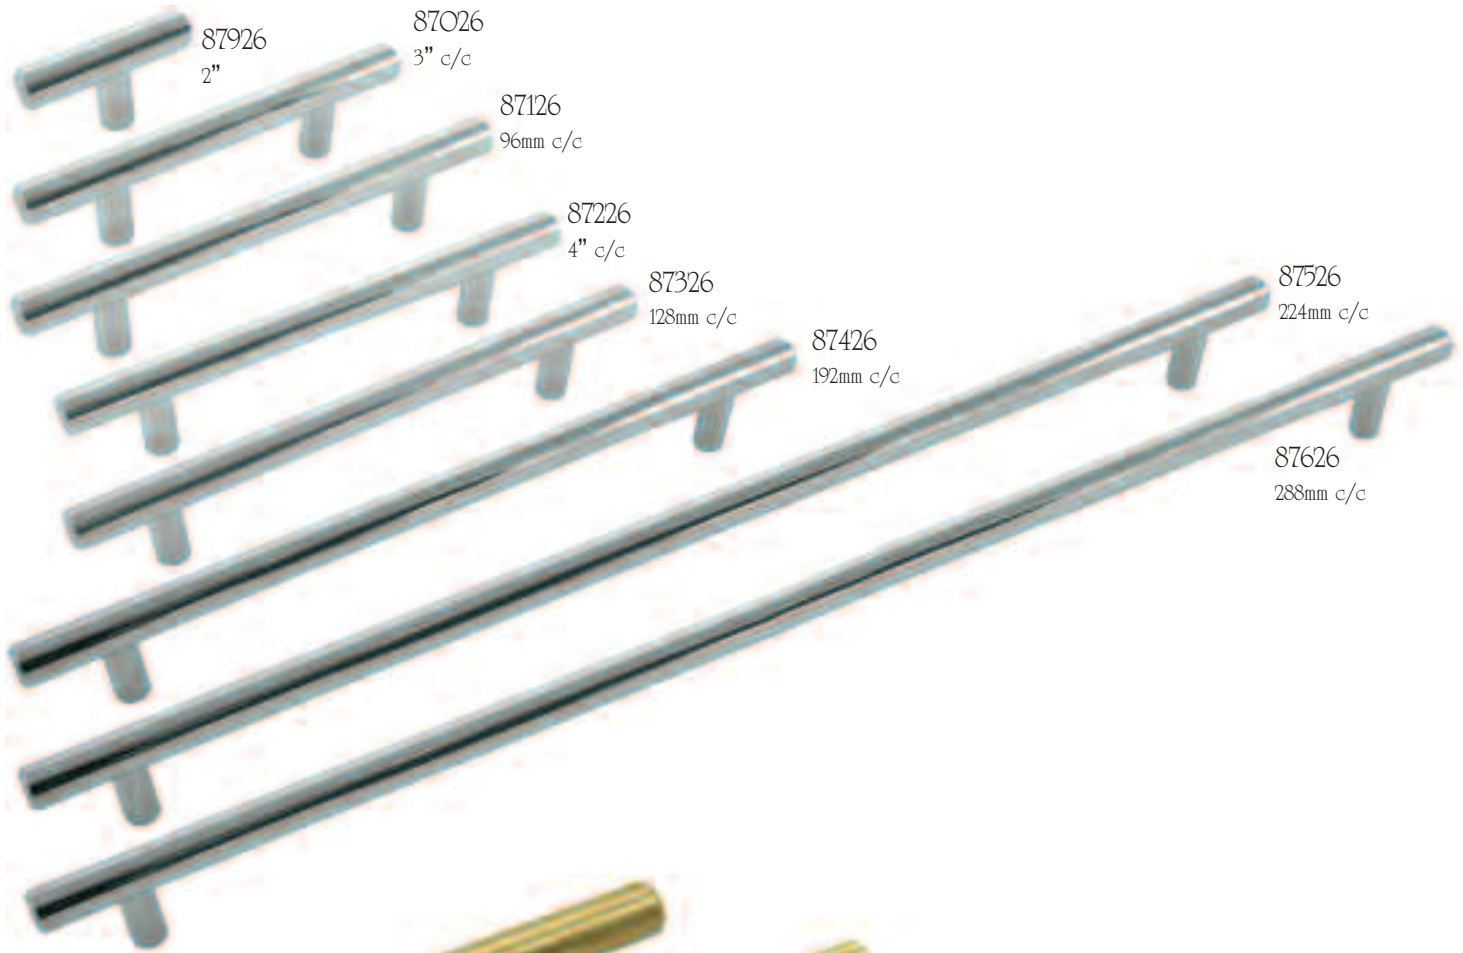

Melrose

Polished Chrome