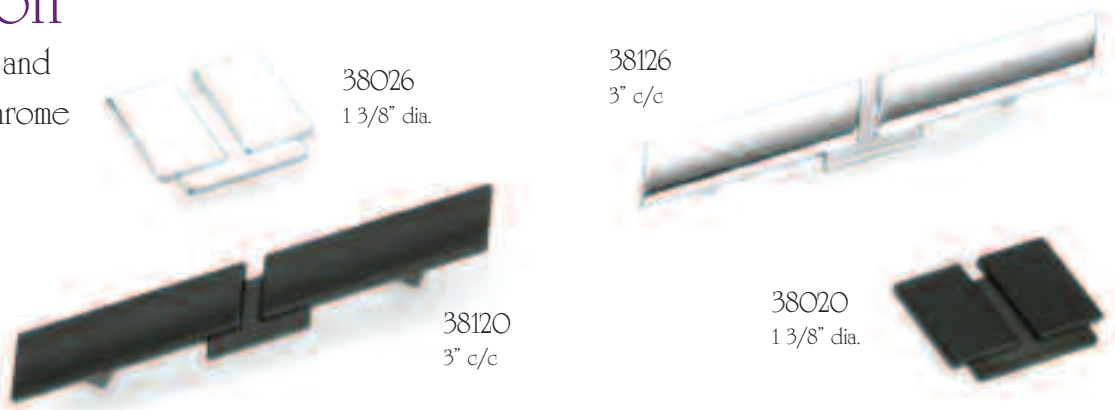

Division

Matte Black and Polished Chrome

38026
1 3/8" dia.

38126
3" c/c

38120
3" c/c

38020
1 3/8" dia.

Foundry

Antique Pewter, Antique Copper, Matte Black, Matte Black with a Terra Cotta Wash, and Oil Rubbed Bronze