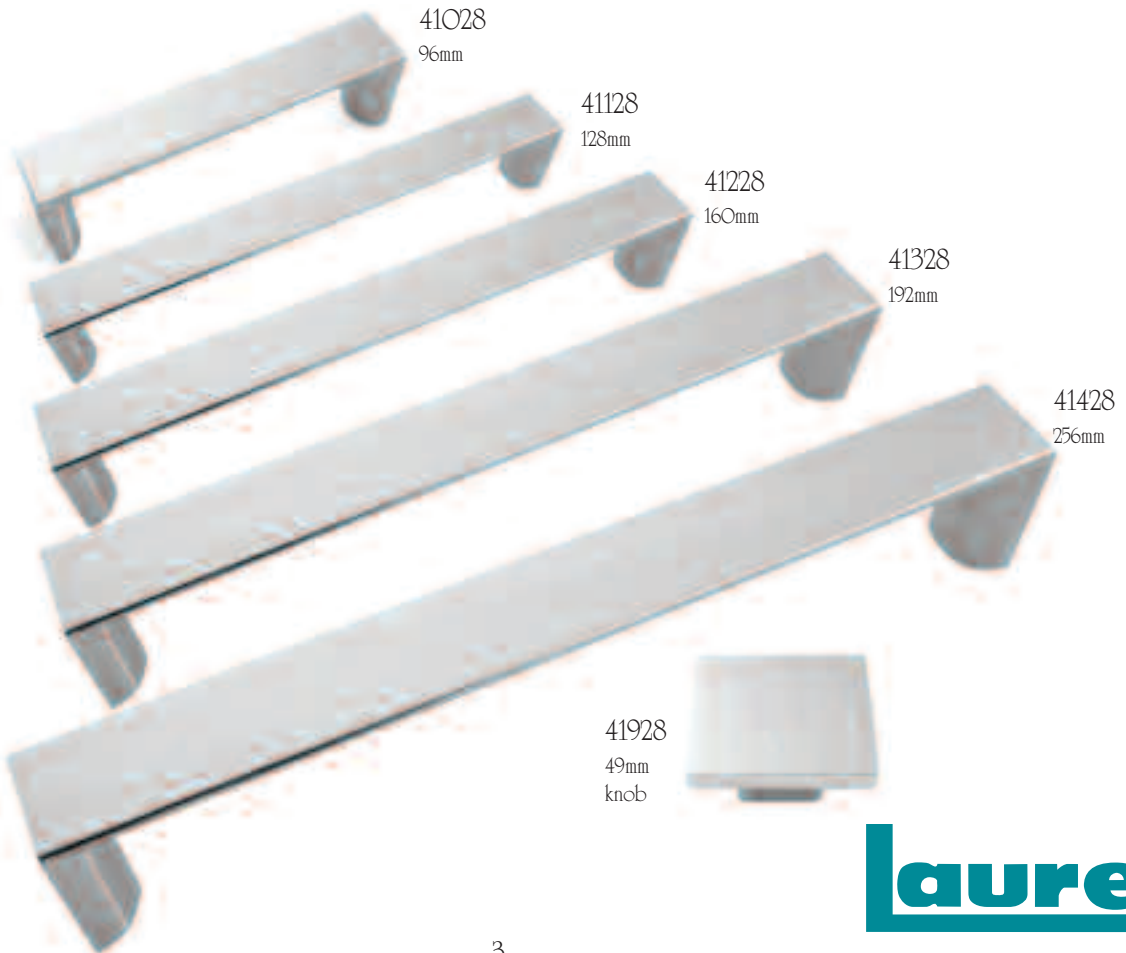

Metro

Satin Nickel