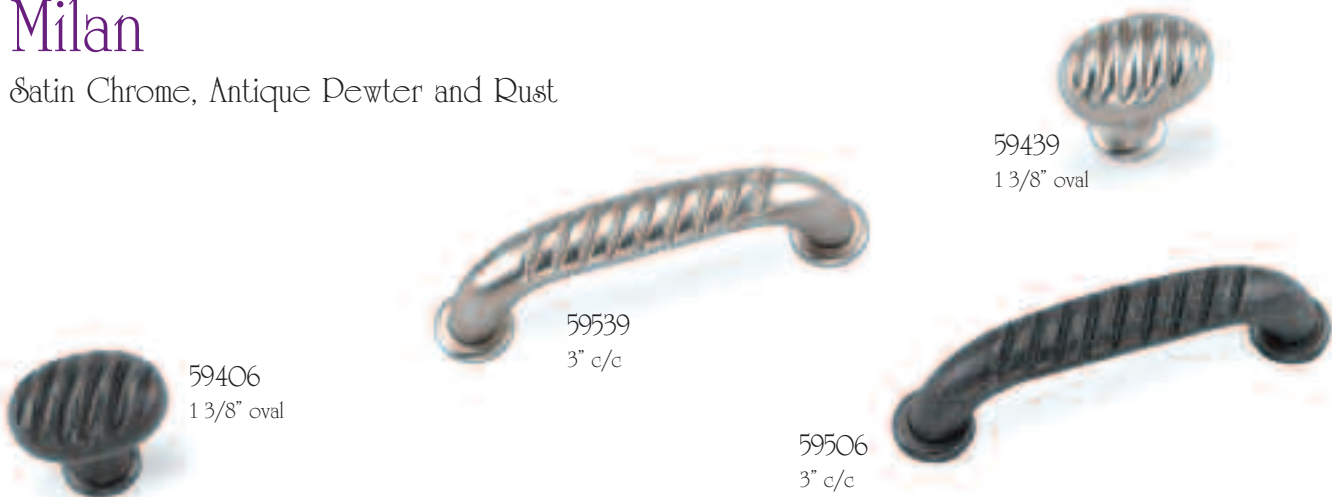

Milan

Satin Chrome, Antique Pewter and Rust