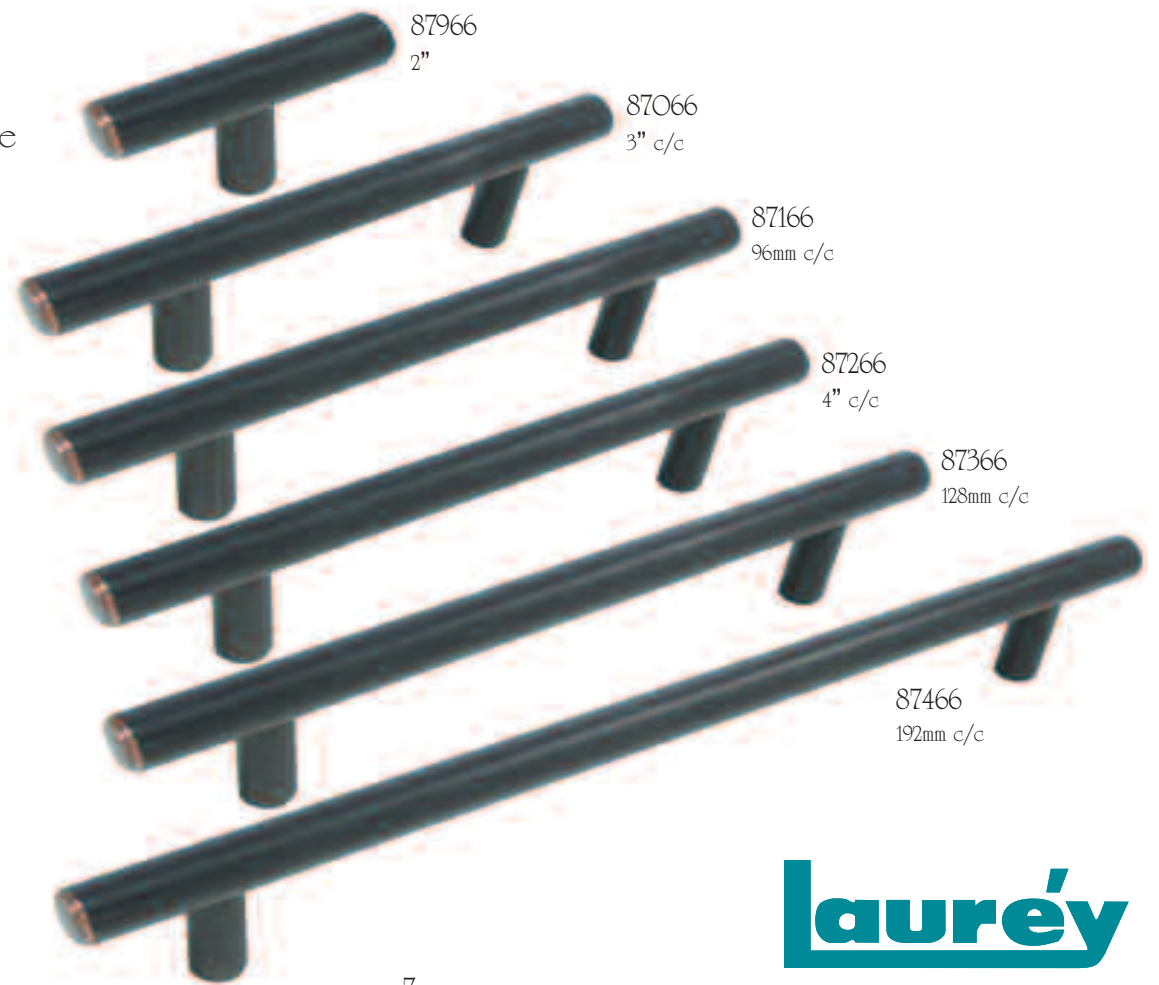

72828
7/8"

Cosmo

Oil Rubbed Bronze

Melrose

Oil Rubbed Bronze

laurey

Melrose

Polished Chrome

Melrose

Satin Brass

Melrose

A selection of Stainless Steel and Brushed Satin Nickel Plated Steel for a sleek contemporary feel.

89301
1 1/2" dia.

89201
1 1/4" dia.

89101
1 1/4" dia.

89401
1 1/4" dia.

Item No.	Plated Steel Item No.	Description	Length O.A.	Centers	Item No.	Plated Steel Item No.	Description	Length O.A.	Center	
A	88001	Arch Pull	191 mm	96 mm	R	89013	87013	T-Bar Knob	2"	
B	88002	Arch Pull	222 mm	128 mm	Q	89001	87001	T-Bar Pull	146 mm 96 mm	
C	88003	Arch Pull	254 mm	160 mm	D	89002	87002	T-Bar Pull	178 mm 128 mm	
D	88004	Arch Pull	317 mm	224 mm	O	89003	87003	T-Bar Pull	210 mm 160 mm	
E	88005	Arch Pull	378 mm	288 mm	N	89004	87004	T-Bar Pull	241 mm 192 mm	
F	88006	Arch Pull	476 mm	392 mm	M	89005	87005	T-Bar Pull	273 mm 224 mm	
G	88007	Arch Pull	632 mm	488 mm	L	89006	87006	T-Bar Pull	337 mm 288 mm	
H	88008	Arch Pull	683 mm	600 mm	K	89007		T-Bar Pull	432 mm 384 mm	
T	89011	87011	T-Bar Pull	5"	3"	J	89008		T-Bar Pull	495 mm 448 mm
8	89012	87012	T-Bar Pull	6"	4"	I	89009		T-Bar Pull	730 mm 672 mm