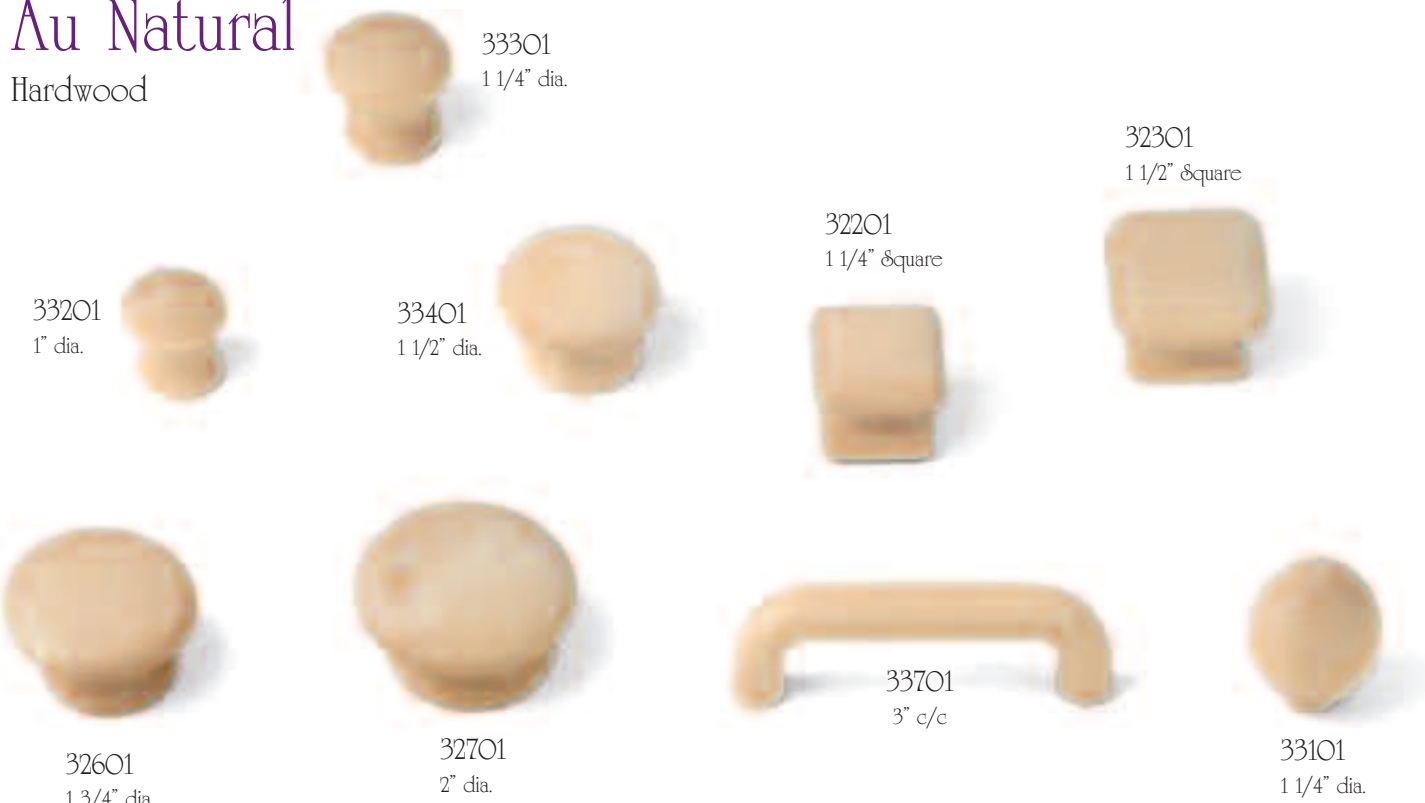

Au Natural

Hardwood

33301
1 1/4" dia.

32301
1 1/2" square

33201
1" dia.

33401
1 1/2" dia.

32201
1 1/4" square

32601
1 3/4" dia.

33701
3" c/c

Tonga

Wood knobs in Maple,
Cherry, and Walnut