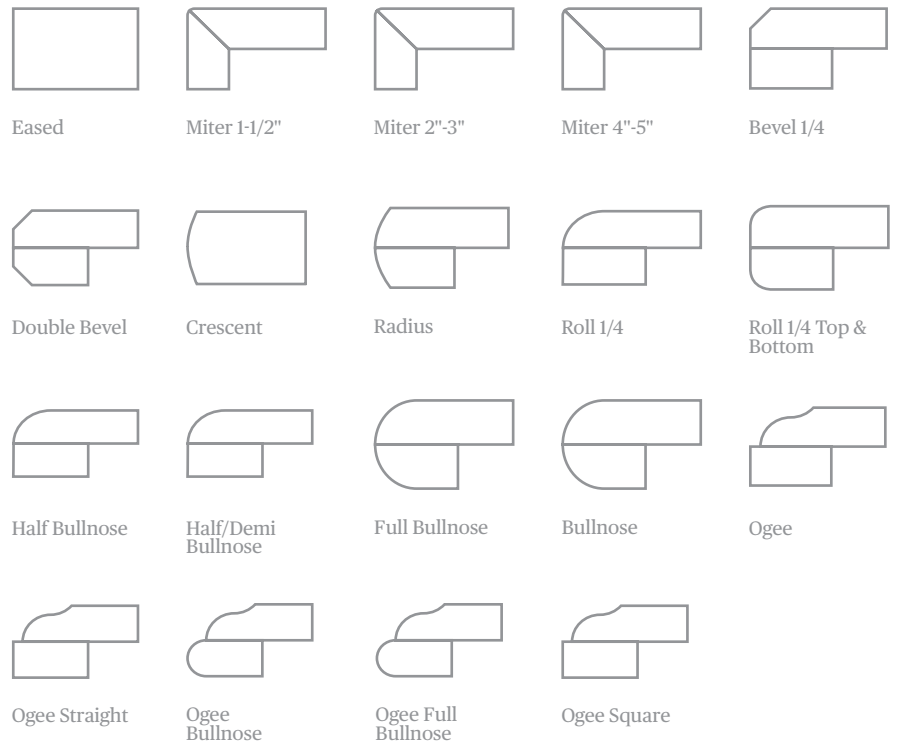

Edge Profiles

Your surface is not complete without an edge profile to complement your slab selection and space. With Caesarstone, selecting the best fit is easy. The unique properties and durability of Caesarstone quartz surfaces allow for a wide range of edge profile design options.

Many edge profiles are possible, from a standard edge to laminated or mitered edges which create the appearance of a thicker slab. **All edge details should have a minimum 1/8" radius on any profile, for both top and bottom edges. For high-traffic areas, 1/4" minimum radius is suggested.**